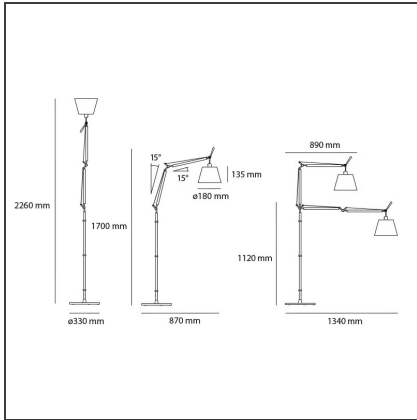

TECHNICAL DRAWINGS

FEATURES

Article Code:	0947020A	Material:	Aluminium, silk satin fabric, steel
Colour:	Grey	Series:	Design
Installation:	Floor		

DIMENSIONS

Height:	cm 170	Max Extension Length:	cm 87
		Impact Resistance:	N/D
		Glow Wire Test:	N/D

NOT INCLUDED SOURCES

Category:	HALO	Color Rendering:	1a
Number:	1		
Watt:	46W		
Lbs:	Qt32		
Socket:	E27		
Duration (h):	2000h		

ALTERNATIVE SOURCES

Category:	LED
Number:	1
Watt:	8W
Type:	2
Socket:	E27
Class:	A

LUMINAIRE

Watt:	46W
Voltage:	220V-240V

Notes

System of spring balancing. The diffuser normally used, remains vertical regardless of the angle of the arm. Possibility to mount LED source on E27 Socket.