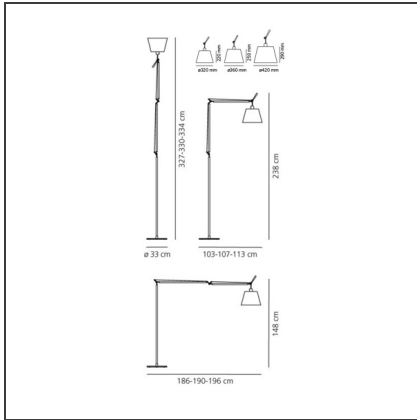

# Tolomeo Floor Mega - Alluminium - OnOff

IP20    

## DESCRIPTION

The code is referred to the body lamp only

## FEATURES

<b>Article Code:</b>	0564010A	<b>Material:</b>	Silk satin fabric or parchment paper, aluminum, steel
<b>Colour:</b>	Alluminium	<b>Series:</b>	Design
<b>Installation:</b>	Floor		

## DIMENSIONS

<b>Length:</b>	cm 103	<b>Max Extension Length:</b>	cm 186
<b>Height:</b>	cm 148	<b>Impact Resistance:</b>	N/D
<b>Base Diameter:</b>	cm 33	<b>Glow Wire Test:</b>	N/D
<b>Max Extension Height:</b>	cm 327		