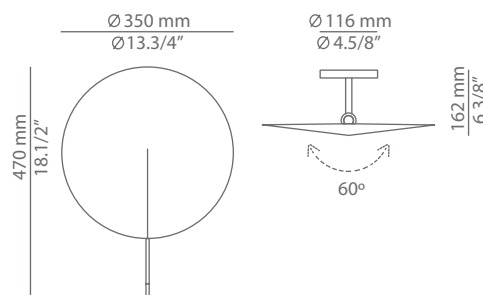

OBS

t-3222L

ceiling lamp

Date	Type
Project	
Location	
Model #	Quantity
Specifier	

Description

Metallic ceiling lamp providing indirect light.
 Adjustable head with lateral swing up to 60°.
 Decorative stick.

Pictures above might not show the specified dimensions or material. They are for illustration purposes only.

Ordering information

Product Code	Lamp	Finish
■ t-3222L	■ LED 20W (2700K / Ang 120° / >80 CRI) / 230V (included) ▶ A* Typ* 1700 lumens Dimmable Triac	■ 76 WH White ■ 61 S GLD Satin Gold ■ CUSTOM