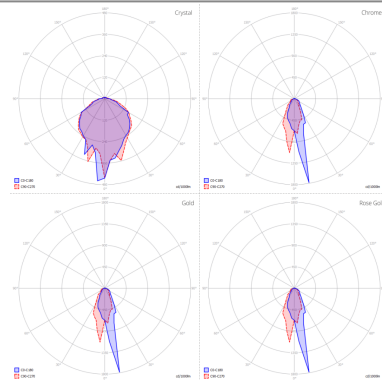

PHOTOMETRIC CURVE

FRAME	DIFFUSOR	LED COLOUR	CODE
● Chrome	● Chrome	2700K	164002
● Chrome	● Crystal	2700K	164001
● Chrome	● Gold	2700K	164003
● Chrome	● Rose Gold	2700K	164004