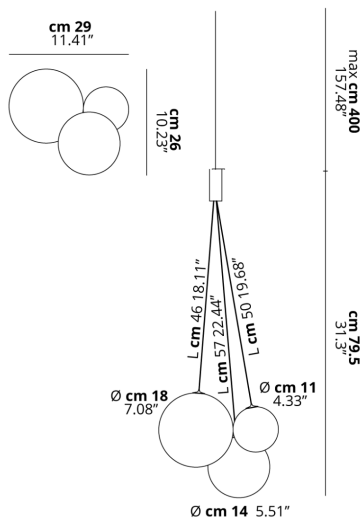

## FEATURES

- Frame:** Metal
- Diffusor:** Blown Glass
- Dimmable:** Yes
- Dimmer:** Not Included
- Bulb:** Included

## PHOTOMETRIC CURVE

FRAME	DIFFUSOR	LED COLOUR	CODE
● Chrome	● Chrome	2700K	164002
● Chrome	● Crystal	2700K	164001
● Chrome	● Gold	2700K	164003
● Chrome	● Rose Gold	2700K	164004