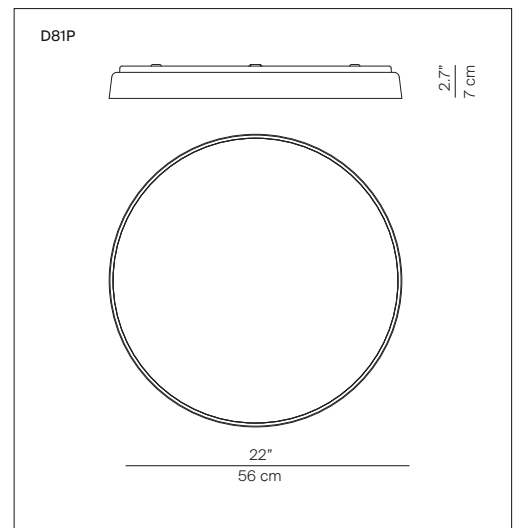

COMPENDIUM PLATE

design Daniel Rybakken, 2017

**LUCE
PLAN**

Type: Ceiling/wall

Lamps: LED 75W 2700K^(*) EEL: A
220 - 240V~ 50/60Hz

Product use: Indoor

Materials: Brushed aluminum, injected thermoplastics

Colors: Black, brass, aluminium

Description: The external profile in brushed extruded aluminium conserves the slim original thickness, creating a surface almost flush with the wall. In spite of its extremely slender design, Compendium Plate provides extraordinary lighting efficiency combined with a clean form and extreme elegance.

Rating: 

Marking: 

Reference code: Structure

D81P	1D810P000020	alu
	1D810P000001	black
	1D810P000030	brass

^(*) The LED lamps cannot be changed in the luminaire.
Power consumption by device