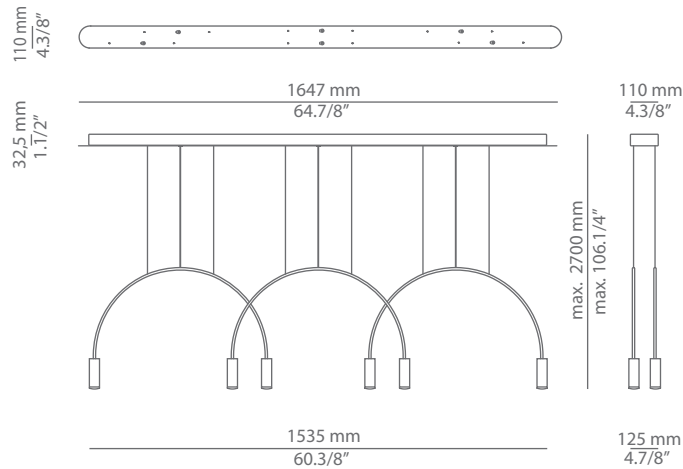

VOLTA T-3535C / T-3536C

suspension

Date	Type
Project	
Location	
Model #	Quantity
Specifier	

Code	Composition includes	Temperature	Canopy	Body	Head
L165.3D	1 linear canopy 113535XX7 3 units of T-3535C 3 drivers / Dimmable Triac	- T-3535C-W (2700K / 665 lumens) - T-3535C-M (3000K / 703 lumens)	26 BLK Black 71 WH White	26 BLK Black 71 WH White - CUSTOM	26 BLK Black 61 S GLD Satin Gold 71 WH White - CUSTOM