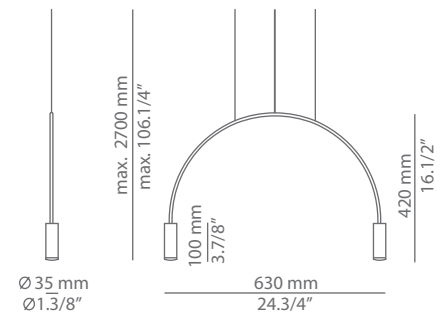

VOLTA T-3535C / T-3536C

suspension

Date	Type
Project	
Location	
Model #	Quantity
Specifier	

Ordering information

Code	Lamp
T-3535C-W	LED 2x6,1W (2700K / Ang 120° / >80 CRI / 350mA) A++ 230V (included) / Typ* 2x665 lumens
T-3535C-M	LED 2x6,1W (3000K / Ang 120° / >80 CRI / 350mA) A++ 230V (included) / Typ* 2x703 lumens

Finish body

- 26 BLK Black
- 71 WH White
- CUSTOM

Finish head

- 26 BLK Black
- 61 S GLD Satin Gold
- 71 WH White
- CUSTOM

Product includes

Code	Description
T-3535C	1 Volta pendant
671000034	1 Driver / 20W / 230V (Min. 2x6,1W - Max. 3x6,1W) Dimmable Triac