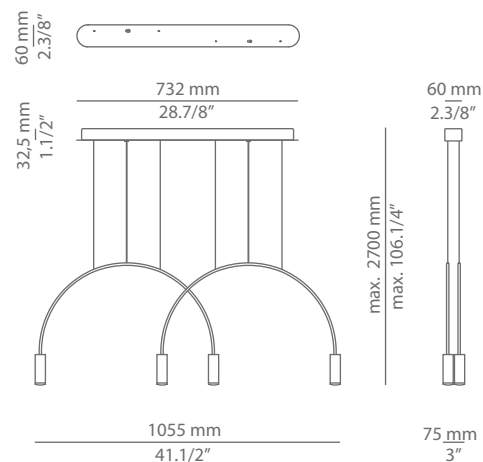

VOLTA T-3535C / T-3536C

suspension

Date	Type
Project	
Location	
Model #	Quantity
Specifier	

Many possible configurations with T-3535C and T-3536C

Code	Composition includes	Temperature
L73.2D	1 linear canopy 113535XX1 2 units of T-3535C 2 drivers / Dimmable Triac	- T-3535C-W (2700K / 665 lumens) - T-3535C-M (3000K / 703 lumens)
	<table border="1"> <thead> <tr> <th>Canopy</th> <th>Body</th> <th>Head</th> </tr> </thead> <tbody> <tr> <td>26 BLK Black</td> <td>26 BLK Black</td> <td>26 BLK Black</td> </tr> <tr> <td>71 WH White</td> <td>71 WH White</td> <td>61 S GLD Satin Gold</td> </tr> <tr> <td></td> <td>71 WH White</td> <td>71 WH White</td> </tr> <tr> <td></td> <td>CUSTOM</td> <td>CUSTOM</td> </tr> </tbody> </table>