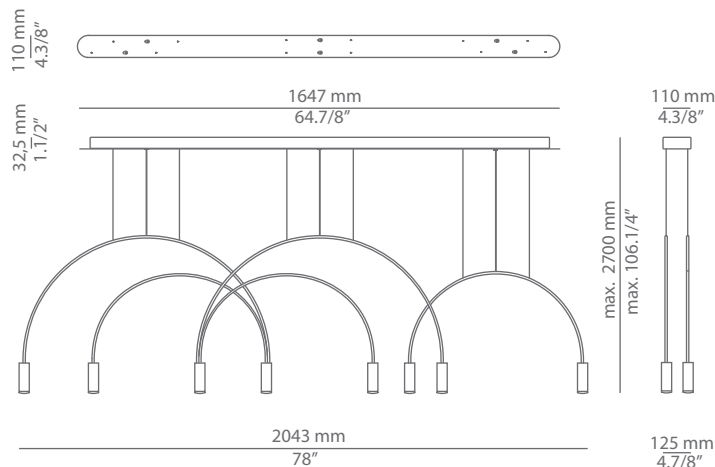

Code	Composition includes	Temperature	Canopy	Body	Head
L165.1D2T	1 linear canopy 113535XX7 1 unit of T-3535C 2 units of T-3536C 3 drivers / Dimmable Triac	- T-3535C-W / T-3536C-W (2700K / 665 lumens) - T-3535C-M / T-3536C-M (3000K / 703 lumens)	26 BLK Black 71 WH White	26 BLK Black 71 WH White - CUSTOM	26 BLK Black 61 S GLD Satin Gold 71 WH White - CUSTOM