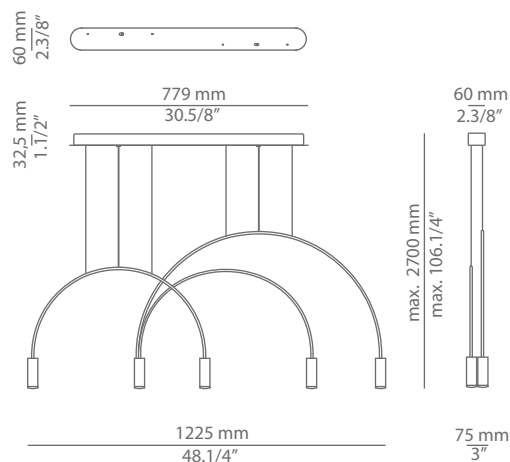

Code	Composition includes	Temperature
L78.1D1T	1 linear canopy 113535XX2 1 unit of T-3535C 1 unit of T-3536C 2 drivers / Dimmable Triac	- T-3535C-W / T-3536C-W (2700K / 665 lumens) - T-3535C-M / T-3536C-M (3000K / 703 lumens)
	<table border="1"> <thead> <tr> <th>Canopy</th> <th>Body</th> <th>Head</th> </tr> </thead> <tbody> <tr> <td>26 BLK Black</td> <td>26 BLK Black</td> <td>26 BLK Black</td> </tr> <tr> <td>71 WH White</td> <td>71 WH White</td> <td>61 S GLD Satin Gold</td> </tr> <tr> <td></td> <td>71 WH White</td> <td>71 WH White</td> </tr> <tr> <td></td> <td>CUSTOM</td> <td>CUSTOM</td> </tr> </tbody> </table>