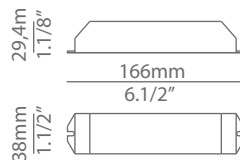

VOLTA T-3535C / T-3536C

suspension

Date	Type
Project	
Location	
Model #	Quantity
Specifier	

Ordering information

Code	Lamp
T-3535C-W	LED 2x6,1W (2700K / Ang 120° / >80 CRI / 350mA) A++ 230V (included) / Typ* 2x665 lumens
T-3535C-M	LED 2x6,1W (3000K / Ang 120° / >80 CRI / 350mA) A++ 230V (included) / Typ* 2x703 lumens

Finish body

- 26 BLK Black
- 71 WH White
- CUSTOM

Finish head

- 26 BLK Black
- 61 S GLD Satin Gold
- 71 WH White
- CUSTOM

Product includes

Code	Description
T-3535C	1 Volta pendant
671000034	1 Driver / 20W / 230V (Min. 2x6,1W - Max. 3x6,1W) Dimmable Triac