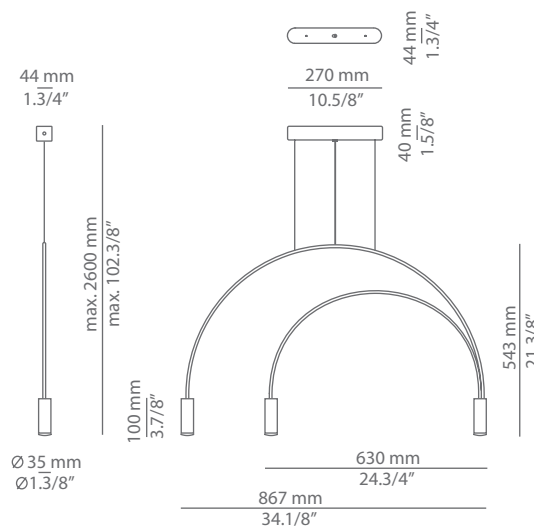

Special instructions