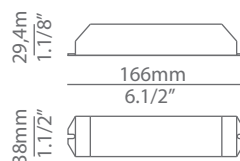

Product includes

Code	Description
T-3536C	1 Volta pendant
671000034	1 Driver / 20W / 230V (Min. 2x6,1W - Max. 3x6,1W) Dimmable Triac