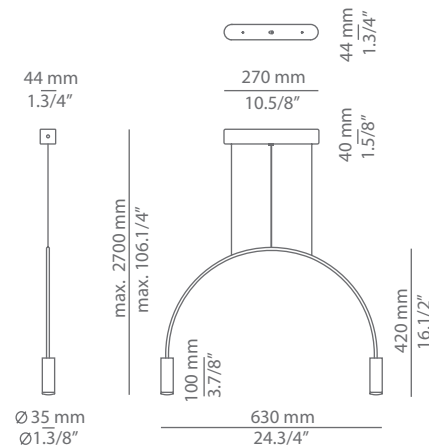

Special instructions

ESTILUZ, S.A.
Carretera d'Ogassa, s/n
17860 Sant Joan de les Abadesses
T+34 972 720 125
F+34 972 720 796

estiluz@estiluz.com
www.estiluz.com