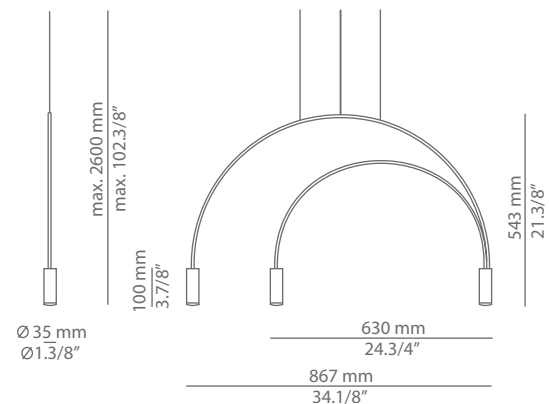

Product includes

Code	Description
T-3536C	1 Volta pendant
671000034	1 Driver / 20W / 230V (Min. 2x6,1W - Max. 3x6,1W) Dimmable Triac