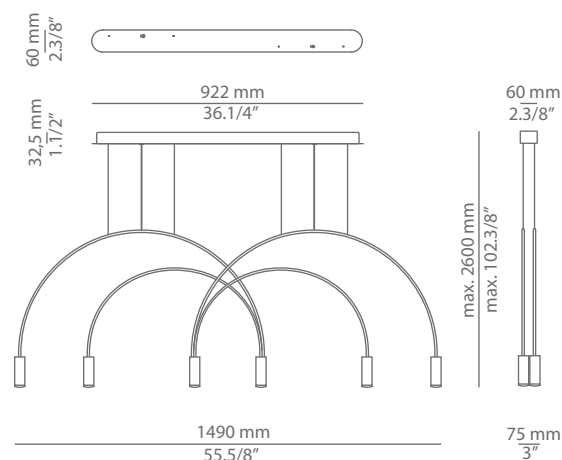

Code	Composition includes	Temperature
L92.2T	1 linear canopy 113535XX3 2 units of T-3536C 2 drivers / Dimmable Triac	- T-3536C-W (2700K / 665 lumens) - T-3536C-M (3000K / 703 lumens)
	<table border="1"> <thead> <tr> <th>Canopy</th> <th>Body</th> <th>Head</th> </tr> </thead> <tbody> <tr> <td>26 BLK Black</td> <td>26 BLK Black</td> <td>26 BLK Black</td> </tr> <tr> <td>71 WH White</td> <td>71 WH White</td> <td>61 S GLD Satin Gold</td> </tr> <tr> <td></td> <td>71 WH White</td> <td>71 WH White</td> </tr> <tr> <td></td> <td>CUSTOM</td> <td>CUSTOM</td> </tr> </tbody> </table>