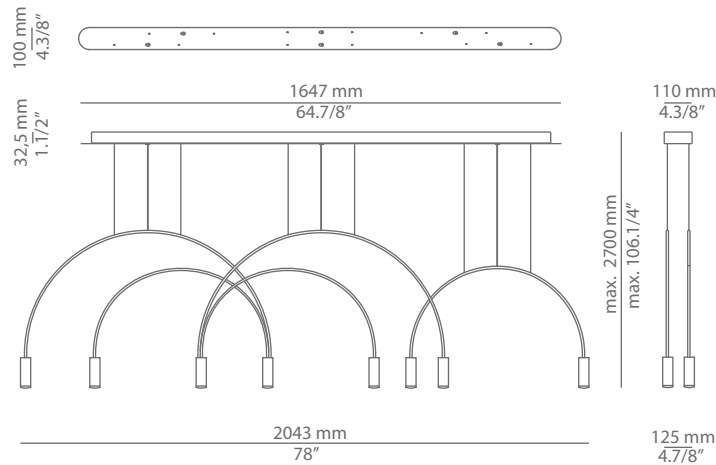

VOLTA T-3535C / T-3536C

suspension

Date	Type
Project	
Location	
Model #	Quantity
Specifier	

Ordering information

Code	Composition includes	Temperature	Canopy	Body	Head
L165.1D2T	1 linear canopy 113535XX7 1 unit of T-3535C 2 units of T-3536C 3 drivers / Dimmable Triac	- T-3535C-W / T-3536C-W (2700K / 665 lumens) - T-3535C-M / T-3536C-M (3000K / 703 lumens)	26 BLK Black 71 WH White	26 BLK Black 71 WH White - CUSTOM	26 BLK Black 61 S GLD Satin Gold 71 WH White - CUSTOM