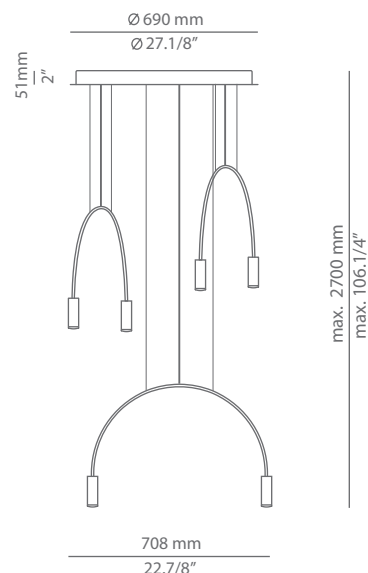

VOLTA T-3535C

suspension

Date	Type
Project	
Location	
Model #	Quantity
Specifier	

Code	Composition includes	Temperature
■ R70.3D	1 round canopy 113535XX4 3 units of T-3535C 3 drivers / Dimmable Triac	- T-3535C-W (2700K / 665 lumens) - T-3535C-M (3000K / 703 lumens)
	<table border="1"> <thead> <tr> <th>Canopy</th> <th>Body</th> <th>Head</th> </tr> </thead> <tbody> <tr> <td>■ 26 BLK Black</td> <td>■ 26 BLK Black</td> <td>■ 26 BLK Black</td> </tr> <tr> <td>■ 71 WH White</td> <td></td> <td>■ 61 S GLD Satin Gold</td> </tr> <tr> <td></td> <td>■ 71 WH White</td> <td>■ 71 WH White</td> </tr> <tr> <td></td> <td>■ CUSTOM</td> <td>■ CUSTOM</td> </tr> </tbody> </table>