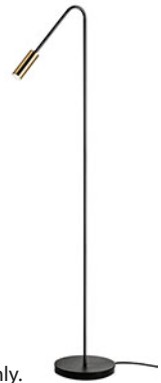

VOLTA p-3538

reading lamp

Date	Type
Project	
Location	
Model #	Quantity
Specifier	

Description

Floor lamp with a cylindrical aluminium head and acrylic (PMMA) lens diffuser.
50° angle acrylic optic lens conversion kit is optional.
On/off switch.

Pictures above might not show the specified dimensions or material. They are for illustration purposes only.

Ordering information

Product Code	Lamp	Finish body	Finish head	Accessories
p-3538-W	LED 6,1W (2700K / Ang 120° / >80 CRI / 350mA) 230V (included) Typ* 665 lumens A++	26 BLK Black 71 WH White CUSTOM	26 BLK Black 61 S GLD Satin Gold 71 WH White CUSTOM	50° angle acrylic optic lens conversion kit E67353001
p-3538-M	LED 6,1W (3000K / Ang 120° / >80 CRI / 350mA) 230V (included) Typ* 703 lumens A++	26 BLK Black 71 WH White CUSTOM	26 BLK Black 61 S GLD Satin Gold 71 WH White CUSTOM	50° angle acrylic optic lens conversion kit E67353001