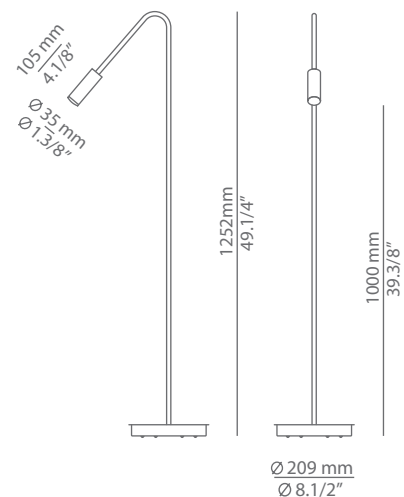

Special instructions

ESTILUZ, S.A.
Carretera d'Ogassa, s/n
17860 Sant Joan de les Abadesses
T+34 972 720 125
F+34 972 720 796

estiluz@estiluz.com
www.estiluz.com