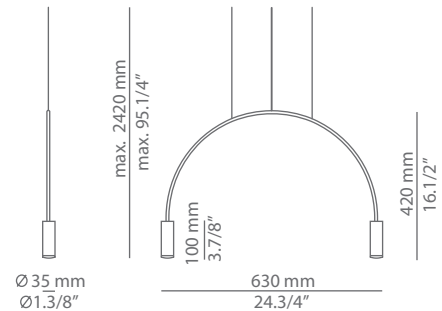

VOLTA T-3535C / T-3536C

suspension

Date	Type
Project	
Location	
Model #	Quantity
Specifier	

Ordering information

Code	Lamp
■ T-3535C-W	■ LED 2x6.1W (2700K / Ang 120° / >80 CRI / 350mA) 120V (included) / Typ* 2x665 lumens Dimmable Triac / Driver included

Finish body	
■ 26 BLK	Black

Finish head	
■ 26 BLK	Black
■ 61 S GLD	Satin Gold

Product includes

Code	Description
■ T-3535C	■ 1 Volta pendant
■ 671000036	■ 1 driver / Dimmable Triac / 20W 120V / (Min. 2x6.1W - Max. 3x6.1W)