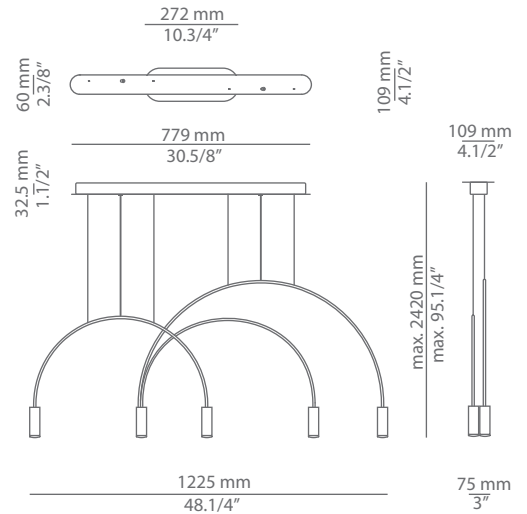

Code	Composition includes
L78.1D1T volta	1 linear canopy 113536XX2U 1 unit of T-3535C 1 unit of T-3536C 2 drivers / Dimmable Triac
	<table border="0"> <tr> <td>Canopy</td> <td>Body</td> <td>Head</td> </tr> <tr> <td>26 BLK Black</td> <td>26 BLK Black</td> <td>26 BLK Black</td> </tr> <tr> <td>71 WH White</td> <td></td> <td>61 S GLD Satin Gold</td> </tr> </table>