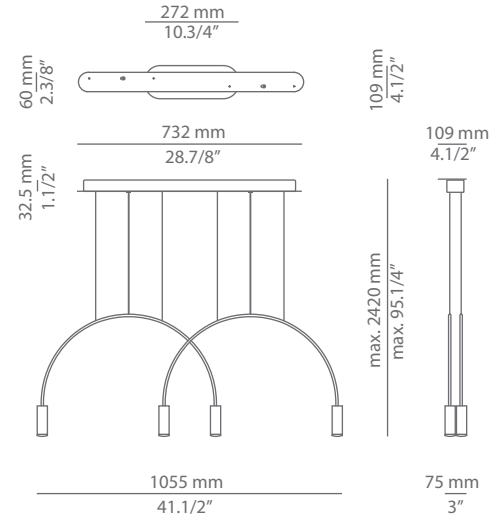

VOLTA T-3535C / T-3536C

suspension

Date	Type
Project	
Location	
Model #	Quantity
Specifier	

Many possible configurations with T-3535C and T-3536C

Code	Composition includes
L173.2D volta	1 linear canopy 113536XX1U 2 units of T-3535C 2 drivers / Dimmable Triac
	<table border="0"> <tr> <td>Canopy</td> <td>Body</td> <td>Head</td> </tr> <tr> <td>26 BLK Black</td> <td>26 BLK Black</td> <td>26 BLK Black</td> </tr> <tr> <td>71 WH White</td> <td></td> <td>61 S GLD Satin Gold</td> </tr> </table>