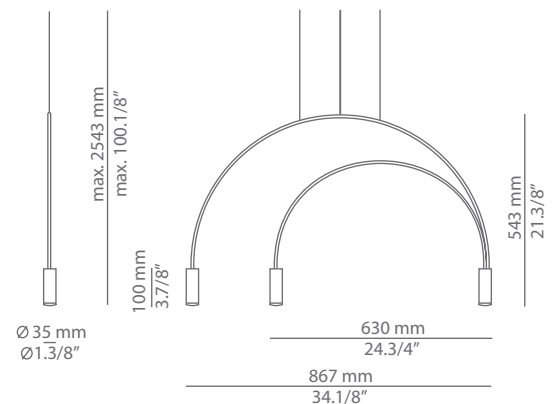

Product includes

Code	Description
■ T-3536C	■ 1 Volta pendant
■ 671000036	■ 1 driver / Dimmable Triac / 20W 120V / (Min. 2x6.1W - Max. 3x6.1W)