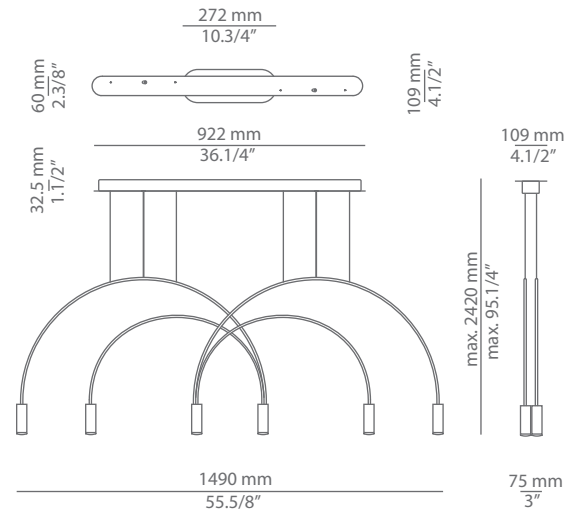

Code	Composition includes
L92.2T volta	1 linear canopy 113536XX3U 2 units of T-3536C 2 drivers / Dimmable Triac
	<table border="0"> <tr> <td>Canopy</td> <td>Body</td> <td>Head</td> </tr> <tr> <td>26 BLK Black</td> <td>26 BLK Black</td> <td>26 BLK Black</td> </tr> <tr> <td>71 WH White</td> <td></td> <td>61 S GLD Satin Gold</td> </tr> </table>