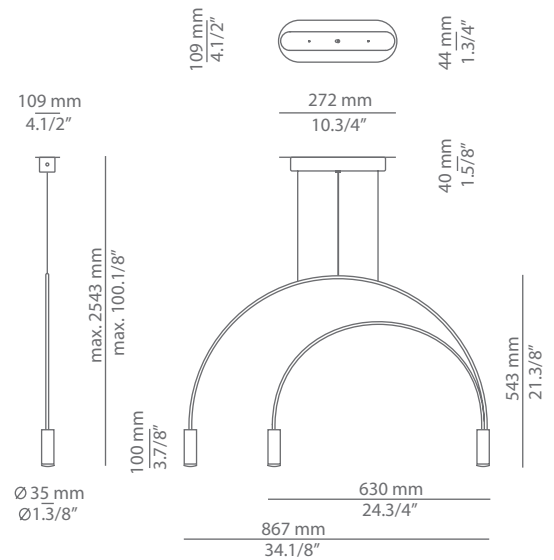

SPECIAL REQUIREMENTS

Custom versions

We offer custom plated or RAL finishes. Alternate lamping and versions available for projects. Consult our offices.

Special instructions

ESTILUZ Inc. USA & CANADA
330 West 38th St. Suite 710
New York, NY 10018 USA
T+1 (646) 454 - 1285
F+1 (646) 454 - 1799

info@estiluzusa.com
www.estiluzusa.com