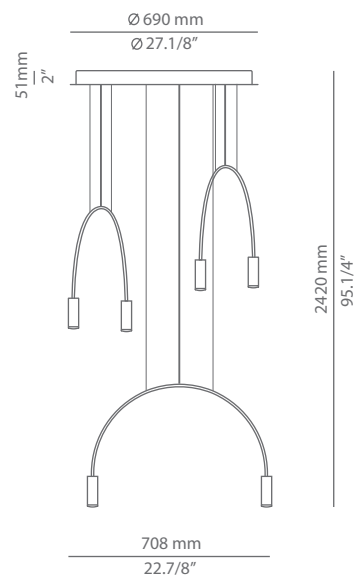

VOLTA T-3535C

suspension

Date	Type
Project	
Location	
Model #	Quantity
Specifier	

Code	Composition includes		
■ R70.3D volta	■ 1 round canopy 113536XX4		
	■ 3 units of T-3535C		
	■ 3 drivers / Dimmable Triac		
	Canopy	Body	Head
	■ 26 BLK Black	■ 26 BLK Black	■ 26 BLK Black
	■ 71 WH White		■ 61 S GLD Satin Gold