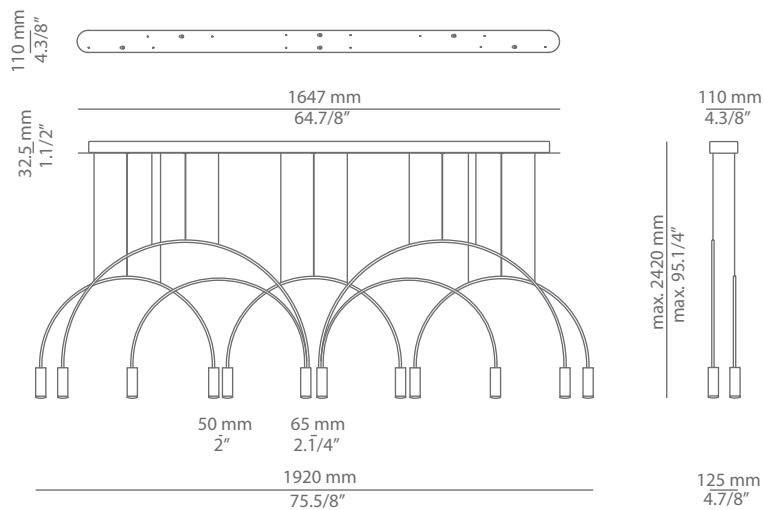

Code	Composition includes	Canopy	Finish Body	Finish Head
L165.3D2T volta	1 linear canopy 113536XX7 3 unit of T-3535C 2 units of T-3536C 5 drivers / Dimmable Triac	26 BLK Black 71 WH White	26 BLK Black	26 BLK Black 61 S GLD Satin Gold