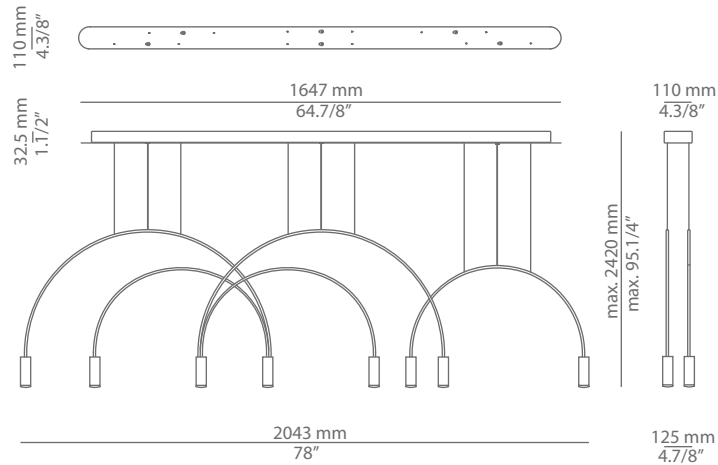

VOLTA T-3535C / T-3536C

suspension

Date	Type
Project	
Location	
Model #	Quantity
Specifier	

Code	Composition includes	Canopy	Finish Body	Finish Head
L165.1D2T volta	1 linear canopy 113536XX7 1 unit of T-3535C 2 units of T-3536C 3 drivers / Dimmable Triac	26 BLK Black 71 WH White	26 BLK Black	26 BLK Black 61 S GLD Satin Gold