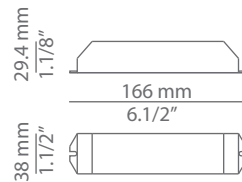

Product includes

Code	Description
■ T-3536C	■ 1 Volta pendant
■ 671000036	■ 1 driver / Dimmable Triac / 20W 120V / (Min. 2x6.1W - Max. 3x6.1W)