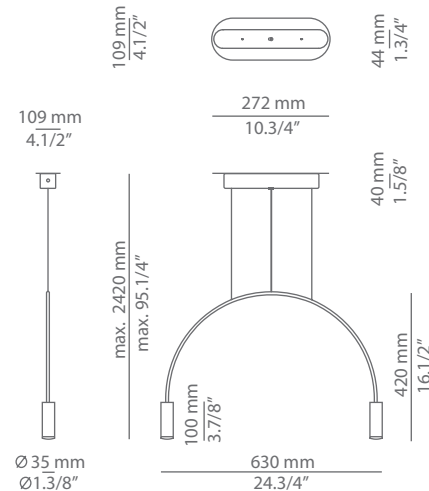

SPECIAL REQUIREMENTS

Custom versions

We offer custom plated or RAL finishes. Alternate lamping and versions available for projects. Consult our offices.

Special instructions