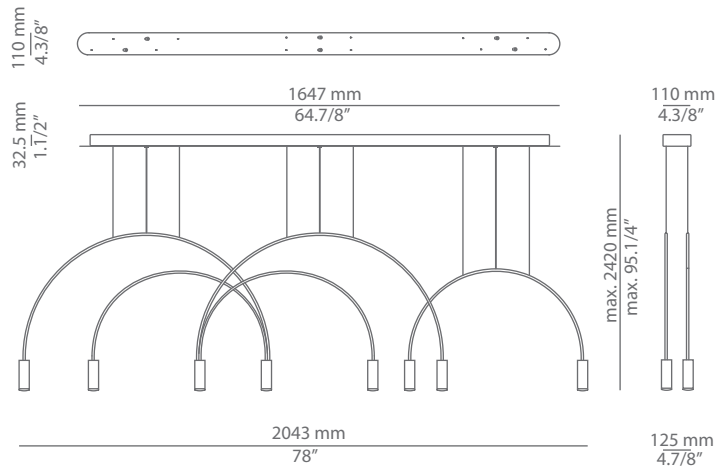

Code	Composition includes	Canopy	Finish Body	Finish Head
L165.1D2T volta	1 linear canopy 113536XX7 1 unit of T-3535C 2 units of T-3536C 3 drivers / Dimmable Triac	26 BLK Black 71 WH White	26 BLK Black	26 BLK Black 61 S GLD Satin Gold