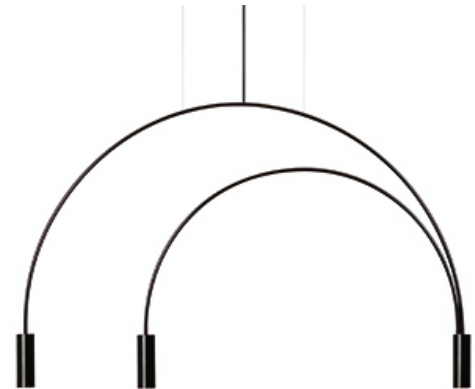

VOLTA T-3535

suspension

Date	Type
Project	
Location	
Model #	Quantity
Specifier	

Description

Suspension lamp with a curved metallic body, cylindrical aluminium heads and acrylic (PMMA) lens diffusers. Adjustable height. Optional 50° angle acrylic optic lens conversion kit.

Pictures above might not show the specified dimensions or material. They are for illustration purposes only.

Ordering information

Code	Lamp	Canopy	Finish body	Finish head
■ T-3535-W	■ LED 2x6.1W (2700K / Ang 120° / >80 CRI / 350mA) 120V (included) / Typ* 2x665 lumens Dimmable Triac / Driver included	■ 26 BLK Black ■ 71 WH White	■ 26 BLK Black	■ 26 BLK Black ■ 61 S GLD Satin Gold

Special instructions

VOLTA T-3536

suspension

Date	Type
Project	
Location	
Model #	Quantity
Specifier	

Description

Suspension lamp with a curved metallic body, cylindrical aluminium heads and acrylic (PMMA) lens diffusers. Adjustable height. Optional 50° angle acrylic optic lens conversion kit.

Pictures above might not show the specified dimensions or material. They are for illustration purposes only.

Ordering information

Code	Lamp	Canopy	Finish body	Finish head
■ T-3536-W	■ LED 3x6.1W (2700K / Ang 120° / >80 CRI / 350mA) 120V (included) / Typ* 3x665 lumens Dimmable Triac / Driver included	■ 26 BLK Black ■ 71 WH White	■ 26 BLK Black	■ 26 BLK Black ■ 61 S GLD Satin Gold