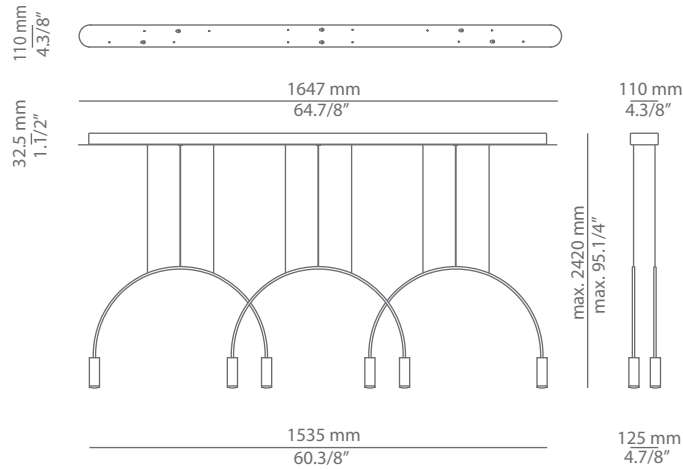

VOLTA T-3535C / T-3536C

suspension

Date	Type
Project	
Location	
Model #	Quantity
Specifier	

Code	Composition includes	Canopy	Finish Body	Finish Head
L165.3D volta	1 linear canopy 113536XX7 3 units of T-3535C 3 drivers / Dimmable Triac	26 BLK Black 71 WH White	26 BLK Black	26 BLK Black 61 S GLD Satin Gold