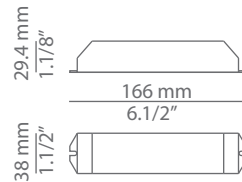

VOLTA T-3535C / T-3536C

suspension

Date	Type
Project	
Location	
Model #	Quantity
Specifier	

Ordering information

Code	Lamp
■ T-3535C-W	■ LED 2x6.1W (2700K / Ang 120° / >80 CRI / 350mA) 120V (included) / Typ* 2x665 lumens Dimmable Triac / Driver included

Finish body	
■ 26 BLK	Black

Finish head	
■ 26 BLK	Black
■ 61 S GLD	Satin Gold

Product includes

Code	Description
■ T-3535C	■ 1 Volta pendant
■ 671000036	■ 1 driver / Dimmable Triac / 20W 120V / (Min. 2x6.1W - Max. 3x6.1W)