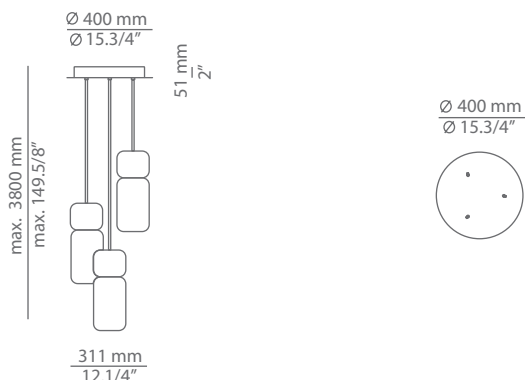

PILA T-3555C

suspension

Date	Type
Project	
Location	
Model #	Quantity
Specifier	

Code	Composition includes
■ R40.3 pila	■ 1 round canopy 113415XX6 ■ 3 units of T-3555C-W <table border="0" style="width: 100%;"> <tr> <td style="width: 50%;">Canopy</td> <td style="width: 50%;">Finish</td> </tr> <tr> <td> ■ 26 BLK Black ■ 71 WH White </td> <td> ■ 56 BLK Black ■ 74 WH White ■ CUSTOM </td> </tr> </table>