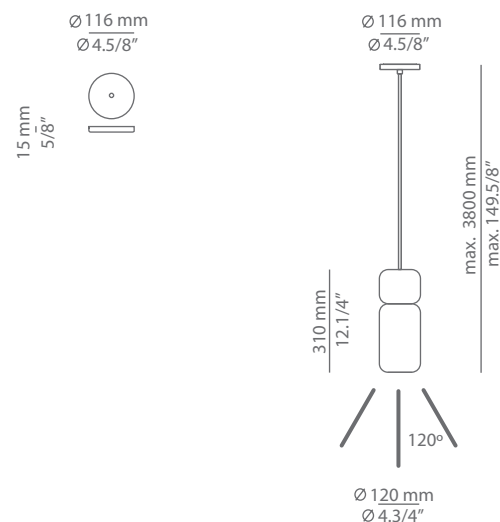

PILA

T-3555S / T-3555R

suspension

Date	Type
Project	
Location	
Model #	Quantity
Specifier	

Ordering information

Code	Lamp
■ T-3555S-W	■ LED 10W (2700K / Ang 120° / >80 CRI) A+ 230V (included) / Typ* 850 lumens Dimmable Triac

Canopy	
■ 26 BLK	Black
■ 71 WH	White

Finish	
■ 56 BLK	Black
■ 74 WH	White
■ CUSTOM	

Product includes

Code	Description
■ 113416XX0	■ 1 Canopy for 1 single pendant
■ T-3555C-W	■ 1 Pila pendant