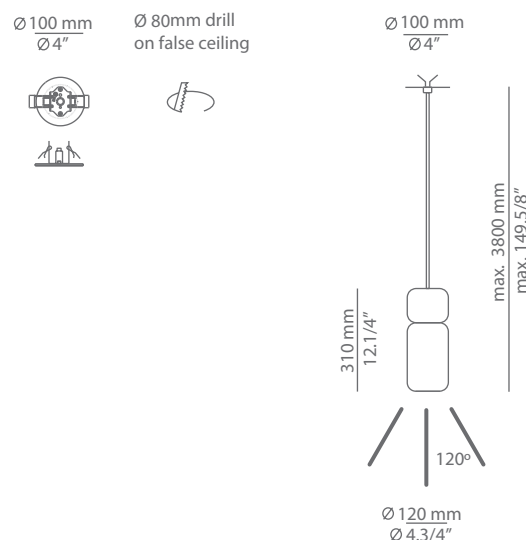

Product includes

Code	Description
■ 113302XX0	■ 1 Cable entry disk false ceiling
■ T-3555C-W	■ 1 Pila pendant