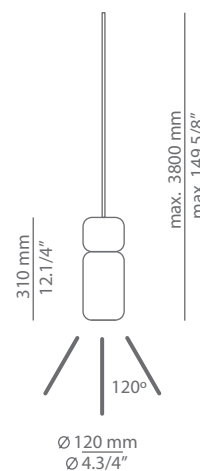

## Ordering information

Code	Lamp
■ T-3555C-W	■ LED 10W (2700K / Ang 120° / >80 CRI) <span style="color: green;">A+</span> 230V (included) / Typ* 850 lumens Dimmable Triac

Finish	
■ 56 BLK	Black
■ 74 WH	White
■ CUSTOM	