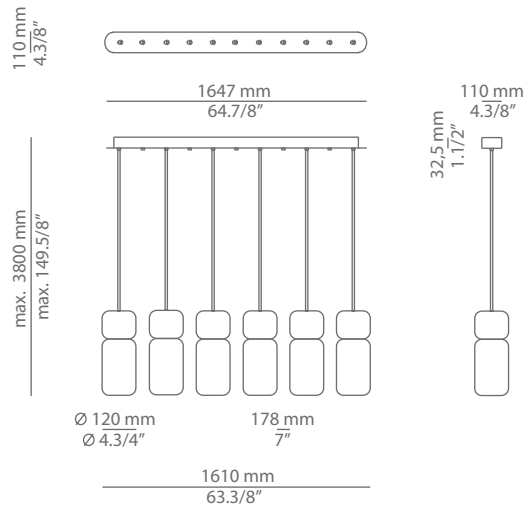

Code	Composition includes
L165.6 pila	1 linear canopy 113415XX7 6 units of T-3555C-W - Add up to 5 additional Pila
	<table border="0"> <tr> <td>Canopy</td> <td>Finish</td> </tr> <tr> <td>26 BLK Black</td> <td>56 BLK Black</td> </tr> <tr> <td>71 WH White</td> <td>74 WH White</td> </tr> <tr> <td></td> <td>CUSTOM</td> </tr> </table>