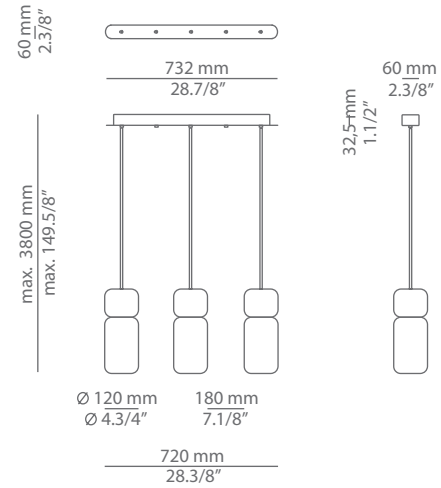

PILA T-3555C

suspension

Date	Type
Project	
Location	
Model #	Quantity
Specifier	

Many possible configurations with T-3555C-W

Code	Composition includes
L73.3 pila	1 linear canopy 113415XX1 3 units of T-3555C-W - Add up to 2 additional Pila
	<table border="0"> <tr> <td>Canopy</td> <td>Finish</td> </tr> <tr> <td>26 BLK Black</td> <td>56 BLK Black</td> </tr> <tr> <td>71 WH White</td> <td>74 WH White</td> </tr> <tr> <td></td> <td>CUSTOM</td> </tr> </table>