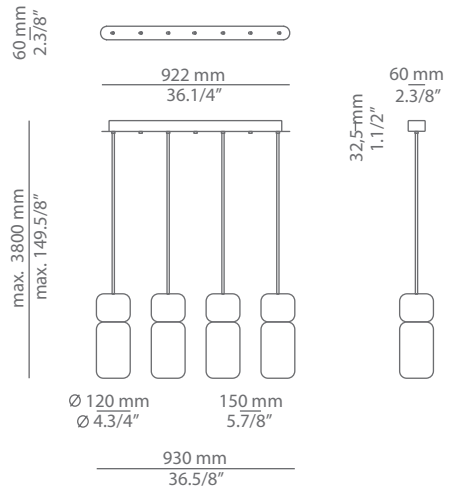

Code	Composition includes
L92.4 pila	1 linear canopy 113415XX3 4 units of T-3555C-W - Add up to 4 additional Pila
	<table border="0"> <tr> <td>Canopy</td> <td>Finish</td> </tr> <tr> <td>26 BLK Black</td> <td>56 BLK Black</td> </tr> <tr> <td>71 WH White</td> <td>74 WH White</td> </tr> <tr> <td></td> <td>CUSTOM</td> </tr> </table>