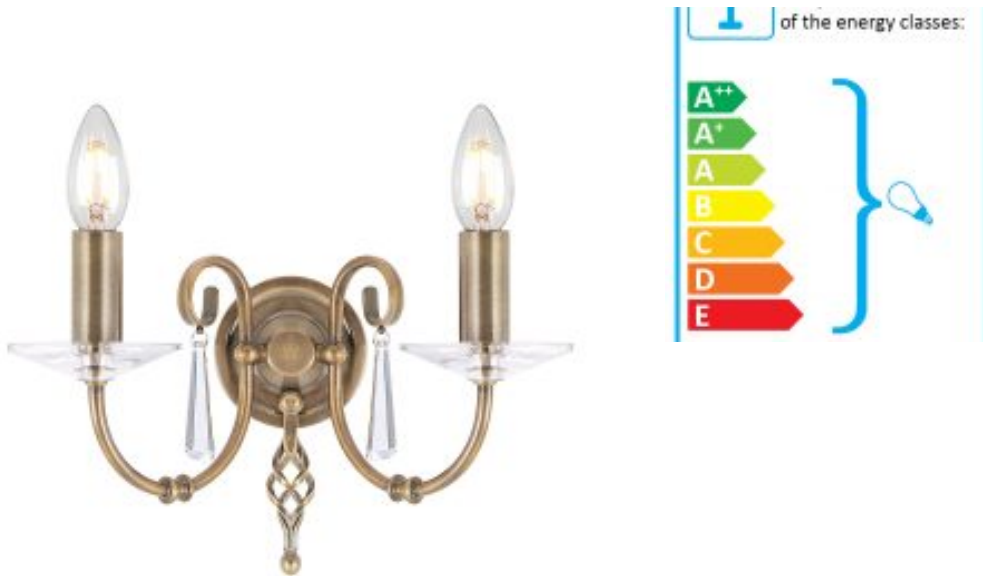

Aegean 2 Light Wall Light – Aged Brass

£0.00

Stock Code: Aegean 2 Light Wall Light - Aged Brass (AG2 AGED BRASS)

Link: <https://www.elsteadlighting.com/products/aegean-2-light-wall-light-aged-brass/>

Product Information

Categories: Interior Lighting, Wall Lights, Our Brands, Elstead Lighting

Tags: Aegean, Elstead Lighting, Interior, Traditional, Wall Light

Fitting Height: 220mm

Width: 320mm

Projection: 175mm

Finish: Aged Brass

Build Materials: Steel

Brand: Elstead Lighting

Family: Aegean

Interior/Exterior: Interior

Product Style: Traditional
Product Type: Wall Light
Country of Origin: PRC
Back plate Height: 100mm
Back plate Projection: 100mm
Back plate Width: 21.7mm
Made in England: No
Dimensions: 38 x 25 x 27 cm
Weight: 1.52 kg

Product Description

The stylish Aegean family features hand forged scrolls accented by cut glass droplets and sconces and is available in a highly Polished Nickel plating, Polished Brass or Aged Brass finish. Comprising of two wall and three ceiling lights, which are flush convertible, the Aegean fittings will add style to both contemporary and classical settings.