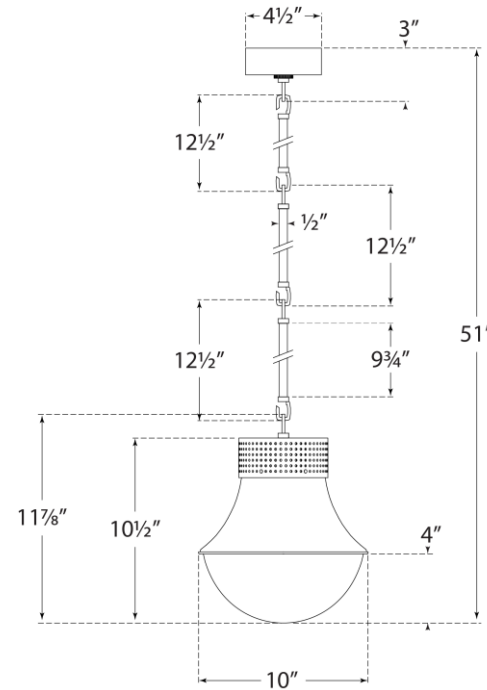

# SPEC SHEET

## Precision Small Pendant

Item # KW 5221PN-WG-EU

Designer: Kelly Wearstler

O/A Height: 129.5cm  
Fixture Height: 30.5cm  
Min. Installed Height: 50.8cm  
Width: 25.4cm  
Canopy: 11.4cm Round  
Finishes: AB, BZ, PN  
Glass Options: WG  
Socket: E27  
Wattage: 60 A  
IP Rating: IP20

KW5221