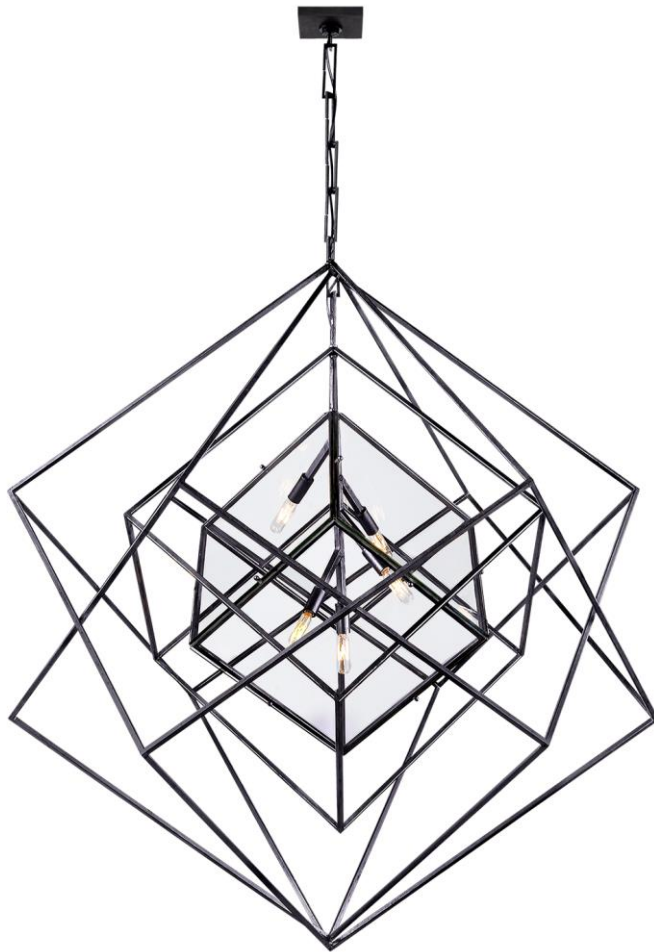

## Cubist Large Chandelier

Item # KW 5022AI-CG-EU

Designer: Kelly Wearstler

Fixture Height: 130.2cm

Width: 114.9cm

Canopy: 11.4cm Square

Finishes: AI, G

Glass Options: CG

Socket: 5 - E14

Wattage: 60 C

IP Rating: IP20

KW5022