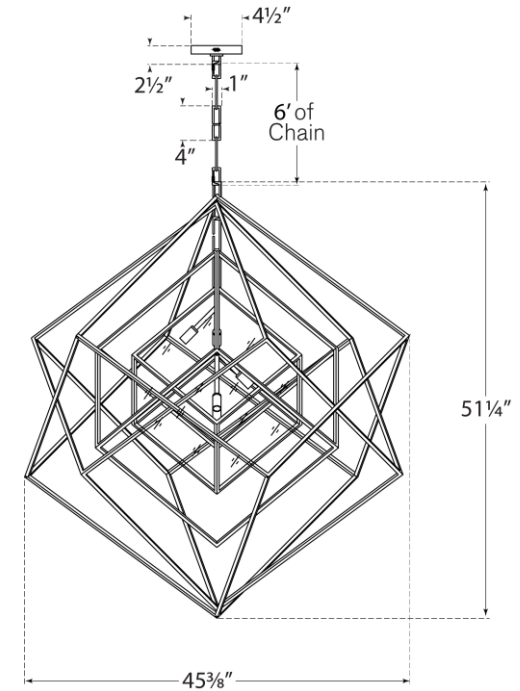

## Cubist Large Chandelier

Item # KW 5022AI-CG-EU

Designer: Kelly Wearstler

Fixture Height: 130.2cm

Width: 114.9cm

Canopy: 11.4cm Square

Finishes: AI, G

Glass Options: CG

Socket: 5 - E14

Wattage: 60 C

IP Rating: IP20

KW5022