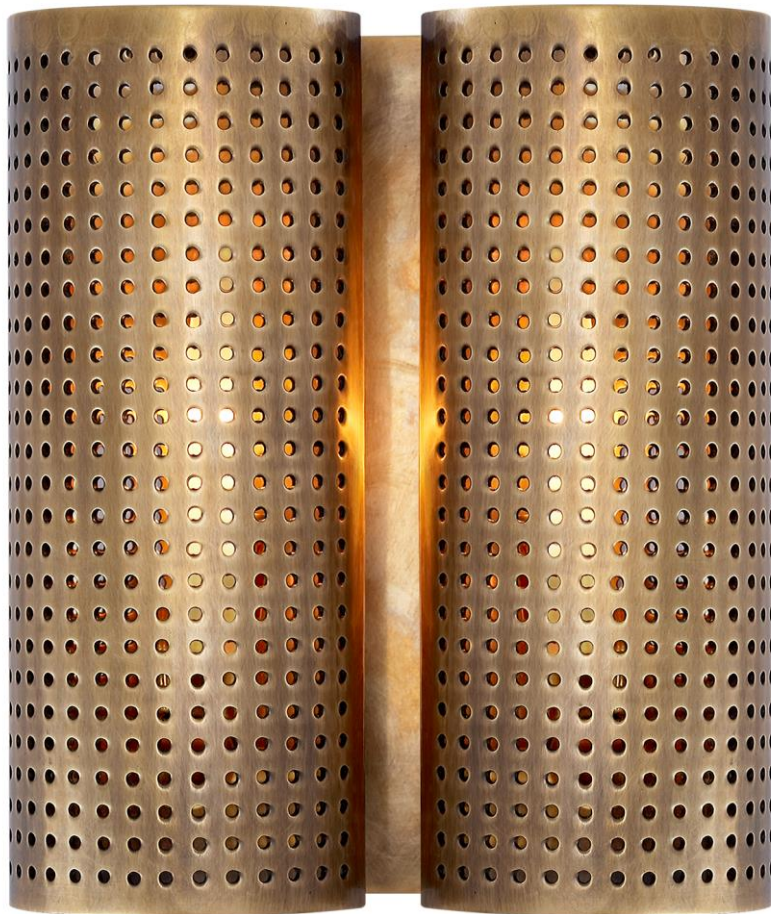

SPEC SHEET

Precision Double Sconce

Item # KW 2063AB-EU

Designer: Kelly Wearstler

Height: 22.2cm

Width: 20.3cm

Extension: 10.2cm

Backplate: 10.8cm x 17.8cm Rectangle