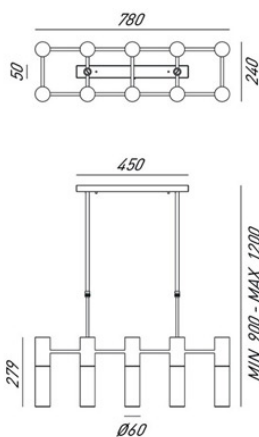

Il Fanale Group

Via Bredariol Olivo 15, San Biagio Di Callalta - Treviso - Italy

Telefono +39 0422 895200 - fax +39 0422 895110 - www.ilfanale.com - info@ilfanale.com