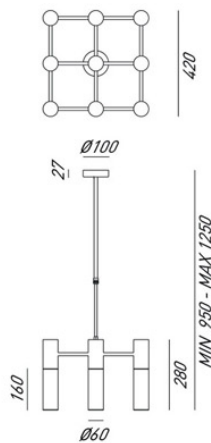

IL FANALE

rev. 21-06-2017

IP20 CE F

ETOILE - 274.09.ONB

Indoor suspension lamp made of brass and borosilicate glass Etoile

CHARACTERISTICS

TYOLOGY	Suspension
CATEGORY	Indoor lamps

FINISHES

FRAME	Natural Brass
BASE	Natural Brass

ELETRICAL CHARACTERISTICS

SOCKET	G9
POWER	9 x Max 25W
ENERGY CLASS	A++/E
INPUT	240V
POWER SUPPLY	No

CUSTOMIZATIONS

COLOUR	Yes
STRUCTURE	Yes

Il Fanale Group

Via Bredariol Olivo 15, San Biagio Di Callalta - Treviso - Italy