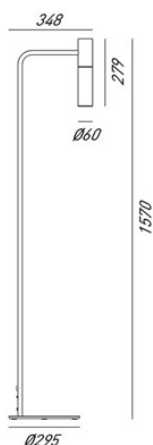

IL FANALE

rev. 31-05-2017

ETOILE - 274.06.OOB

Indoor floor lamp made of brass and borosilicate glass

CHARACTERISTICS

TYPOLOGY	Floor lamp
CATEGORY	Indoor lamps

FINISHES

ELETRICAL CHARACTERISTICS

SOCKET	G9
POWER	1 x Max 25W
ENERGY CLASS	A++/E
POWER SUPPLY	No

CUSTOMIZATIONS

COLOUR	No
STRUCTURE	No

Il Fanale Group

Via Bredariol Olivo 15, San Biagio Di Callalta - Treviso - Italy

Telefono +39 0422 895200 - fax +39 0422 895110 - www.ilfanale.com - info@ilfanale.com