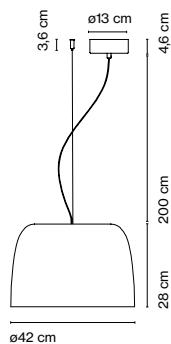

## Joan Gaspar

**marset**

**Djembé 42.13**

**Djembé 42.21**

**Djembé 42.28**

**Djembé 42**  
LED SMD 11,7W 700mA  
2700K 2040lm (included)

**Djembé 65**  
LED SMD 20,8W 700mA  
2700K 3023lm (included)

Black electrical cord