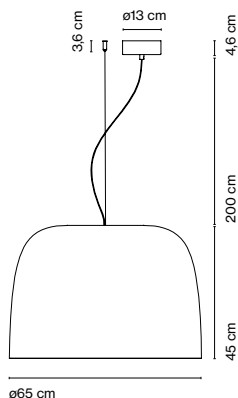

dimmable

[Download](#) Assembly instructions  
[Download](#) Energy label

**Djembé 65.23**

**Djembé 65.35**

**Djembé 65.45**

**Collection**

Its outside recalls the texture of a stone, giving off a perception of great weight, emphasized by its volume. In the spacious interior you'll find a smooth, white space perfect for the reflection of light.