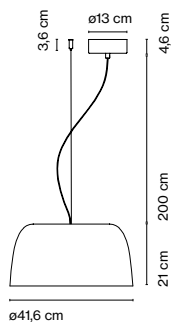

## Joan Gaspar

**marset**

**Djembé 42.13**

**Djembé 42.21**

**Djembé 42.28**

**Djembé 42**  
LED SMD 11,7W 700mA  
2700K 2040lm (included)

**Djembé 65**  
LED SMD 20,8W 700mA  
2700K 3023lm (included)

Black electrical cord