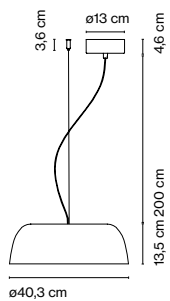

## Joan Gaspar

**marset**

**Djembé 42.13**

**Djembé 42.21**

**Djembé 42.28**

**Djembé 42**  
LED SMD 11,7W 700mA  
2700K 2040lm (included)

**Djembé 65**  
LED SMD 20,8W 700mA  
2700K 3023lm (included)

Black electrical cord