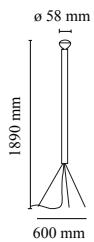

## Luminator

by Achille & Pier Giacomo Castiglioni , 1954

Floor lamp providing indirect light. Bulb with reflector. Iron stem with vitrified enamel finish. Painted galvanized metal legs.

Mounting	Floor
Environment	Indoor
Finish	Anthracite
Weight	4.1 Kg
Light sources available	1 x LED E27 8W 2700K R125 750lm - RF25319
Emergency	Without
Switching	Foot switch on cord
Voltage	220-250V
Power	MAX 205W
Battery	No
Supply included	Yes
Cord Length	2800 mm
Materials	Metal
Colors	● F3770033 - Anthracite