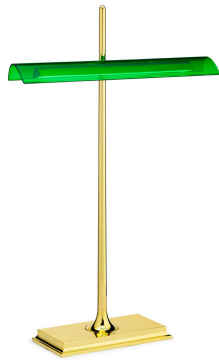

Goldman

by Ron Gilad , 2013

Table lamp providing direct light. Aluminium structure with external transparent methacrylate diffuser and opal PC led diffuser. Optical switch sensor on the base that provide 3-step dimming function. A USB socket on the back of the base enables you to recharge the most common smartphones and tablets (max 1.5A). Adaptor on plug connector with interchangeable plugs. The power chord is 2.5 metres long

Mounting	Table
Environment	Indoor
Finish	Black nikel body/fumée diffusor, Brass body/ green diffusor
Weight	0,9 Kg
Light sources available	42 x LED 8W 2700K Dimmer CRI85 248lm
Emergency	Without
Switching	Optical switch on dimmable base with "Soft Touch" technology
Voltage	220-240V
Power	8W
Battery	No
Supply included	Yes
Cord Length	2500 mm
Materials	Aluminum, Methacrylate
Colors	<ul style="list-style-type: none"> F3440044 - Brass/Green F3440030 - Black nikel/Fumée