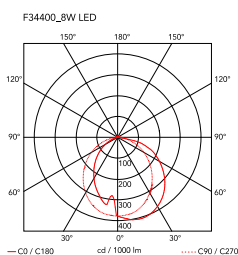

Goldman

by Ron Gilad , 2013

Table lamp providing direct light. Aluminium structure with external transparent methacrylate diffuser and opal PC led diffuser. Optical switch sensor on the base that provide 3-step dimming function. A USB socket on the back of the base enables you to recharge the most common smartphones and tablets (max 1.5A). Adaptor on plug connector with interchangeable plugs. The power chord is 2.5 metres long

Mounting	Table
Environment	Indoor
Finish	Black nikel body/fumée diffusor, Brass body/ green diffusor
Weight	0,9 Kg
Light sources available	42 x LED 8W 2700K Dimmer CRI85 248lm
Emergency	Without
Switching	Optical switch on dimmable base with "Soft Touch" technology
Voltage	220-240V
Power	8W
Battery	No
Supply included	Yes
Cord Length	2500 mm
Materials	Aluminum, Methacrylate
Colors	<ul style="list-style-type: none"> F3440044 - Brass/Green F3440030 - Black nikel/Fumée