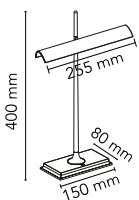

Goldman

by Ron Gilad , 2013

Table lamp providing direct light. Aluminium structure with external transparent methacrylate diffuser and opal PC led diffuser. Optical switch sensor on the base that provide 3-step dimming function. A USB socket on the back of the base enables you to recharge the most common smartphones and tablets (max 1.5A). Adaptor on plug connector with interchangeable plugs. The power chord is 2.5 metres long

Mounting	Table
Environment	Indoor
Finish	Black nikel body/fumée diffusor, Brass body/ green diffusor
Weight	0,9 Kg
Light sources available	42 x LED 8W 2700K Dimmer CRI85 248lm
Emergency	Without
Switching	Optical switch on dimmable base with "Soft Touch" technology
Voltage	220-240V
Power	8W
Battery	No
Supply included	Yes
Cord Length	2500 mm
Materials	Aluminum, Methacrylate
Colors	<ul style="list-style-type: none"> F3440044 - Brass/Green F3440030 - Black nikel/Fumée