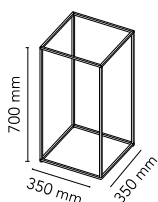

Mounting	Floor
Environment	Indoor
Finish	Anodized black, Anodized natural, Anodized bronze
Weight	0.8 Kg
Light sources available	196 x TOP LED 15W 2700K CRI85 665lm
Emergency	Without
Voltage	100-240/24V
Power	15W
Battery	No
Supply included	No

Materials Aluminum, Polycarbonate

Colors

- F3120030 - Anodized black
- F3120054 - Anodized natural
- F3120046 - Anodized bronze