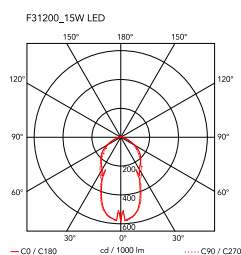

Mounting	Floor
Environment	Indoor
Finish	Anodized black, Anodized natural, Anodized bronze
Weight	0.8 Kg
Light sources available	196 x TOP LED 15W 2700K CRI85 665lm
Emergency	Without
Voltage	100-240/24V
Power	15W
Battery	No
Supply included	No

Materials Aluminum, Polycarbonate

Colors

- F3120030 - Anodized black
- F3120054 - Anodized natural
- F3120046 - Anodized bronze