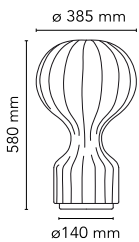

Gatto

by Achille & Pier Giacomo Castiglioni , 1960

Table lamp providing diffused light. White powder coated internal steel structure sprayed with a unique "cocoon" resin to create the diffuser which is then protected by a transparent sprayed on finish. On the cable there is the electronic dimmer which allows the regulation of light brightness.

Mounting	Table
Environment	Indoor
Finish	Cocoon
Weight	2.3 Kg
Light sources available	1 x HSGSA E27 46W 2700K 700lm - RF23158 1 x LED E27 8W 2700K 740lm - RF25323 1 x LED E27 8W 3000K 740lm - RF25317
Emergency	Without
Switching	On the cable there is the electronic dimmer which allows the regulation of light brightness with a dial.
Voltage	220-240V
Power	MAX 60W
Battery	No
Supply included	Yes
Cord Length	1800 mm
Materials	Cocoon resin, Steel
Colors	● F2601009 - Cocoon