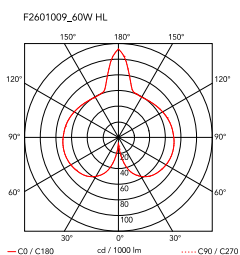

Mounting	Table
Environment	Indoor
Finish	Cocoon
Weight	2.3 Kg
Light sources available	1 x HSGSA E27 46W 2700K 700lm - RF23158 1 x LED E27 8W 2700K 740lm - RF25323 1 x LED E27 8W 3000K 740lm - RF25317
Emergency	Without
Switching	On the cable there is the electronic dimmer which allows the regulation of light brightness with a dial.
Voltage	220-240V
Power	MAX 60W
Battery	No
Supply included	Yes
Cord Length	1800 mm
Materials	Cocoon resin, Steel
Colors	● F2601009 - Cocoon