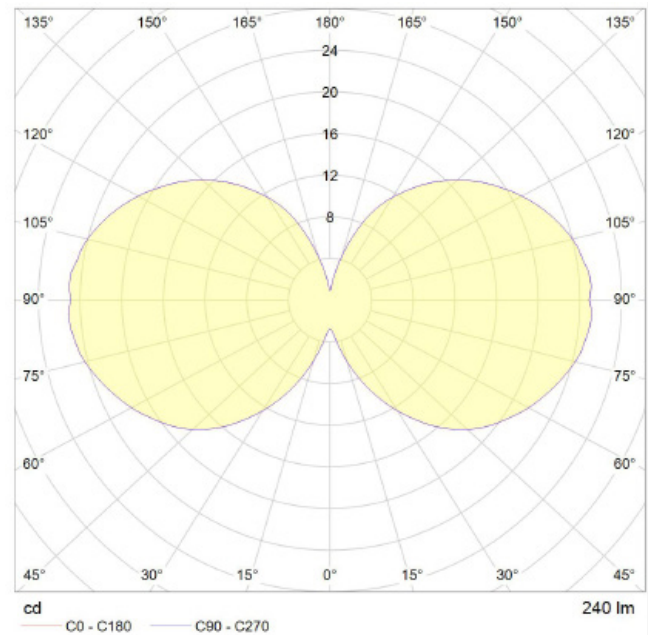

POLAR DIAGRAM

DIMMING

Dimmable: Yes
Dimming type: Trailing edge
Recommended EU Dimmer: Varilight - V-pro JXP401
Recommended US Dimmer: Lutron - Diva DVLELV-300P-XX
(X denotes faceplate colour)

A full list of compatible dimmers is available on request.

OUTER CARTON

Pc/ Ctn: 100
Gross weight: 8.2Kg
Length: 73cm
Width: 37cm
Height: 33cm

IES/LDT FILE

Available upon request.

EAN UK: 5060400151011