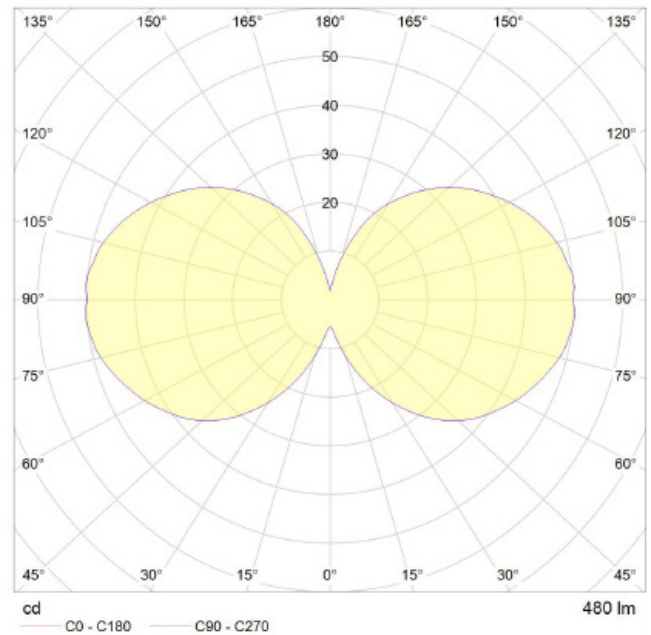

POLAR DIAGRAM

DIMMING

Dimmable: Yes
Dimming type: Trailing edge
Recommended EU Dimmer: Varilight - V-pro JXP401
Recommended US Dimmer: Lutron - Diva DVELV-300P-XX
(X denotes faceplate colour)

A full list of compatible dimmers is available on request.

OUTER CARTON

Pc/ Ctn: 20
Gross weight: 4.3Kg
Length: 68cm
Width: 28cm
Height: 42cm

IES/LDT FILE

Available upon request.
EAN UK: 5060400151110