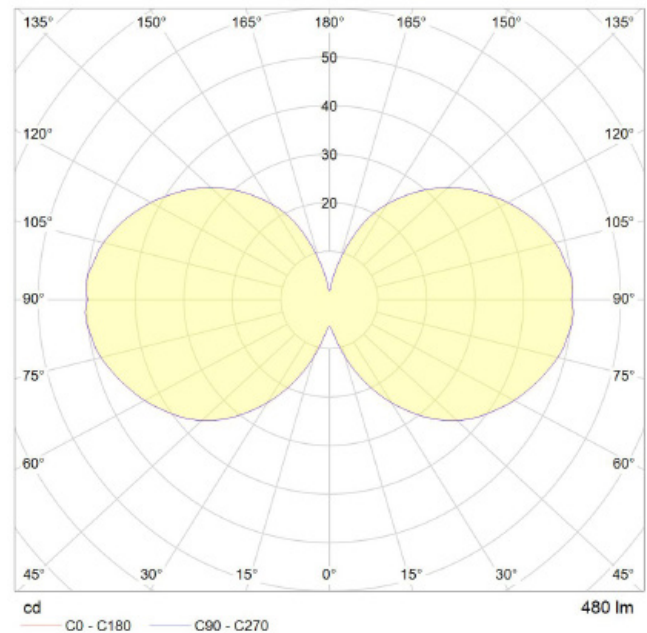

POLAR DIAGRAM

DIMMING

Dimmable: Yes
Dimming type: Trailing edge
Recommended EU Dimmer: Varilight - V-pro JXP401
Recommended US Dimmer: Lutron - Diva DVELV-300P-XX
(X denotes faceplate colour)

A full list of compatible dimmers is available on request.

OUTER CARTON

Pc/ Ctn: 50
Gross weight: 6.1Kg
Length: 54cm
Width: 54cm
Height: 32cm

IES/LDT FILE

Available upon request.
EAN UK: 5060400151059