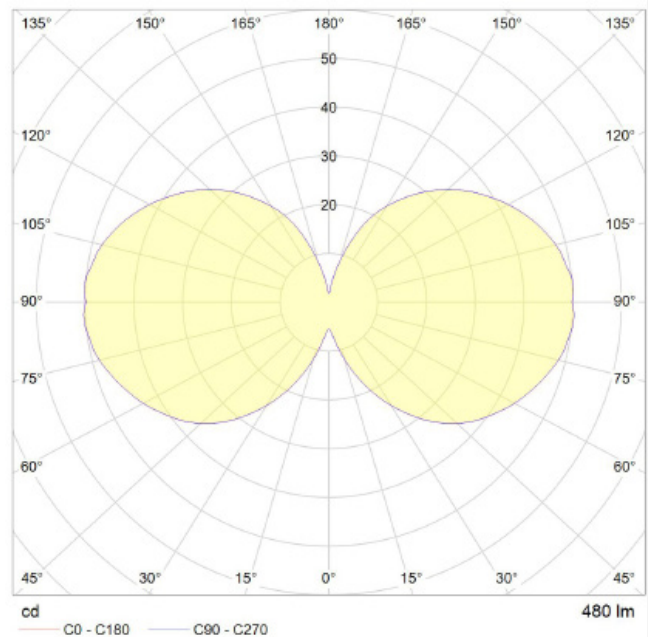

POLAR DIAGRAM

DIMMING

Dimmable: Yes
Dimming type: Trailing edge
Recommended EU Dimmer: Varilight - V-pro JXP401
Recommended US Dimmer: Lutron - Diva DVELV-300P-XX
(X denotes faceplate colour)

A full list of compatible dimmers is available on request.

OUTER CARTON

Pc/ Ctn: 50
Gross weight: 6.1Kg
Length: 54cm
Width: 54cm
Height: 32cm

IES/LDT FILE

Available upon request.
EAN UK: 5060400151073