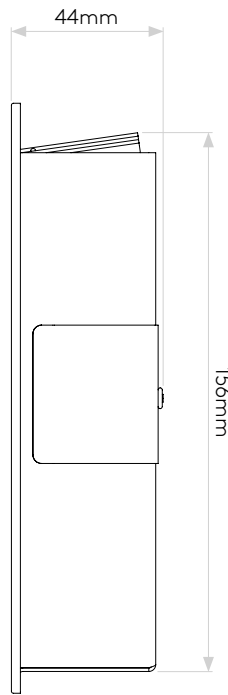

GENERAL

CLASS:	CE (Class 3)
IP RATING:	IP20
BATHROOM ZONE:	Zone 3
VOLTAGE:	Constant Current 700mA
INSTALLATION ORIENTATION:	Wall mount - vertical
MAIN MATERIAL:	Metal - Mild steel
DIMENSIONS:	H: 170mm W: 55mm D: 44mm
CUT OUT HOLE:	L: 160mm W: 48mm
RECESS DEPTH:	42mm
FIRE RATING:	Not applicable
CABLE LENGTH:	1000mm
GROSS WEIGHT:	0.50Kg

LAMP

LIGHT SOURCE:	HIGH POWER LED
MAXIMUM WATTAGE:	2W
LAMP INCLUDED:	Yes (Integral)
MAXIMUM LAMP LENGTH:	Not applicable
LUMINOUS FLUX:	38.8 lm
COLOUR TEMP:	3000K
CRI:	80
R9:	To Be Advised
MACADAM ELLIPSE:	3-Step
TILT ADJUSTABLE ANGLE:	Not applicable
ROTATION ADJUSTABLE ANGLE:	Not applicable
AVERAGE LIFESPAN:	60,000hrs
L70:	>60,000hrs
BEAM ANGLE:	Not applicable

Please note that some dimensions may vary slightly due to manufacturing tolerances, this includes cable entry and fixing holes

Veillez noter que certaines dimensions peuvent varier légèrement en raison des tolérances de fabrication, y compris l'entrée de câble et les trous de fixation.

Bitte beachten Sie, dass die Maße Fertigungstoleranzen unterliegen und daher in geringem Umfang von der angegebenen Größe abweichen können. Dies gilt auch für Kabeingänge und Befestigungslöcher.

Si prega notare che possono esserci piccole variazioni in alcune dimensioni dovute alle tolleranze di produzione, queste includono l'ingresso del cavo e i fori di fissaggio.