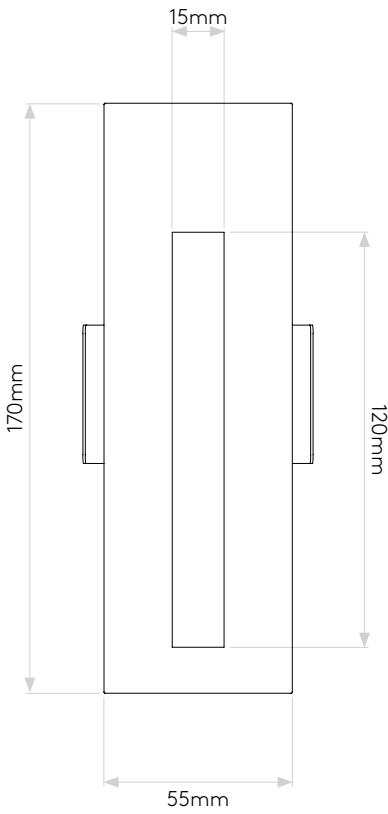

GENERAL

CLASS:	CE (Class 3)
IP RATING:	IP20
BATHROOM ZONE:	Zone 3
VOLTAGE:	Constant Current 700mA
INSTALLATION ORIENTATION:	Wall mount - vertical
MAIN MATERIAL:	Metal - Mild steel
DIMENSIONS:	H: 170mm W: 55mm D: 44mm
CUT OUT HOLE:	L: 160mm W: 48mm
RECESS DEPTH:	42mm
FIRE RATING:	Not applicable
CABLE LENGTH:	1000mm
GROSS WEIGHT:	0.50Kg

LAMP

LIGHT SOURCE:	HIGH POWER LED
MAXIMUM WATTAGE:	2W
LAMP INCLUDED:	Yes (Integral)
MAXIMUM LAMP LENGTH:	Not applicable
LUMINOUS FLUX:	38.8 lm
COLOUR TEMP:	3000K
CRI:	80
R9:	To Be Advised
MACADAM ELLIPSE:	3-Step
TILT ADJUSTABLE ANGLE:	Not applicable
ROTATION ADJUSTABLE ANGLE:	Not applicable
AVERAGE LIFESPAN:	60,000hrs
L70:	>60,000hrs
BEAM ANGLE:	Not applicable

Please note that some dimensions may vary slightly due to manufacturing tolerances, this includes cable entry and fixing holes

Veillez noter que certaines dimensions peuvent varier légèrement en raison des tolérances de fabrication, y compris l'entrée de câble et les trous de fixation.

Bitte beachten Sie, dass die Maße Fertigungstoleranzen unterliegen und daher in geringem Umfang von der angegebenen Größe abweichen können. Dies gilt auch für Kabeingänge und Befestigungslöcher.

Si prega notare che possono esserci piccole variazioni in alcune dimensioni dovute alle tolleranze di produzione, queste includono l'ingresso del cavo e i fori di fissaggio.