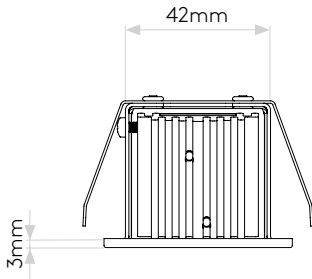

GENERAL

CLASS:	CE (Class 3)
IP RATING:	IP20
BATHROOM ZONE:	Zone 3
VOLTAGE:	Constant Current 700mA
INSTALLATION ORIENTATION:	Wall mount - vertical
MAIN MATERIAL:	Metal - Mild steel
DIMENSIONS:	H: 170mm W: 55mm D: 44mm
CUT OUT HOLE:	L: 160mm W: 48mm
RECESS DEPTH:	42mm
FIRE RATING:	Not applicable
CABLE LENGTH:	1000mm
GROSS WEIGHT:	0.50Kg

Please note that some dimensions may vary slightly due to manufacturing tolerances, this includes cable entry and fixing holes

Veillez noter que certaines dimensions peuvent varier légèrement en raison des tolérances de fabrication, y compris l'entrée de câble et les trous de fixation.