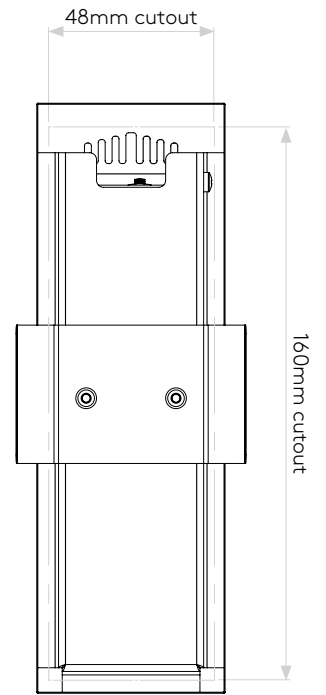

GENERAL

CLASS:	CE (Class 3)
IP RATING:	IP20
BATHROOM ZONE:	Zone 3
VOLTAGE:	Constant Current 700mA
INSTALLATION ORIENTATION:	Wall mount - vertical
MAIN MATERIAL:	Metal - Mild steel
DIMENSIONS:	H: 170mm W: 55mm D: 44mm
CUT OUT HOLE:	L: 160mm W: 48mm
RECESS DEPTH:	42mm
FIRE RATING:	Not applicable
CABLE LENGTH:	1000mm
GROSS WEIGHT:	0.50Kg

Please note that some dimensions may vary slightly due to manufacturing tolerances, this includes cable entry and fixing holes

Veillez noter que certaines dimensions peuvent varier légèrement en raison des tolérances de fabrication, y compris l'entrée de câble et les trous de fixation.