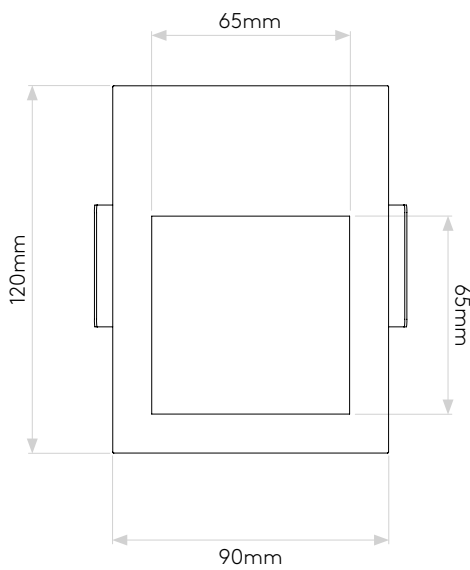

GENERAL

CLASS:	CE (Class 3)
IP RATING:	IP20
BATHROOM ZONE:	Zone 3
VOLTAGE:	Constant Current 700mA
INSTALLATION ORIENTATION:	Wall mount - vertical
MAIN MATERIAL:	Metal - Mild steel
DIMENSIONS:	H: 120mm W: 90mm D: 45mm
CUT OUT HOLE:	L: 102mm W: 84mm
RECESS DEPTH:	42mm
FIRE RATING:	Not applicable
CABLE LENGTH:	1000mm
GROSS WEIGHT:	0.50Kg

LAMP

LIGHT SOURCE:	HIGH POWER LED
MAXIMUM WATTAGE:	2W
LAMP INCLUDED:	Yes (Integral)
MAXIMUM LAMP LENGTH:	Not applicable
LUMINOUS FLUX:	71.6 lm
COLOUR TEMP:	3000K
CRI:	80
R9:	To Be Advised
MACADAM ELLIPSE:	3-Step
TILT ADJUSTABLE ANGLE:	Not applicable
ROTATION ADJUSTABLE ANGLE:	Not applicable
AVERAGE LIFESPAN:	60,000hrs
L70:	>60,000hrs
BEAM ANGLE:	Not applicable

Please note that some dimensions may vary slightly due to manufacturing tolerances, this includes cable entry and fixing holes

Veillez noter que certaines dimensions peuvent varier légèrement en raison des tolérances de fabrication, y compris l'entrée de câble et les trous de fixation.