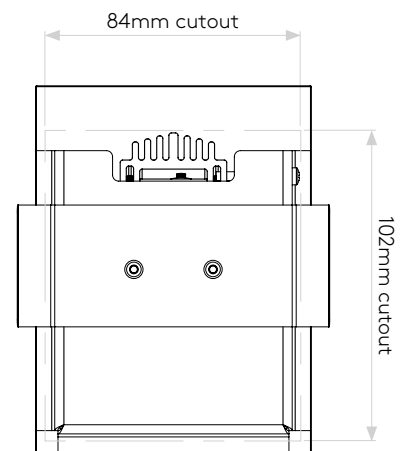

GENERAL

CLASS:	CE (Class 3)
IP RATING:	IP20
BATHROOM ZONE:	Zone 3
VOLTAGE:	Constant Current 700mA
INSTALLATION ORIENTATION:	Wall mount - vertical
MAIN MATERIAL:	Metal - Mild steel
DIMENSIONS:	H: 120mm W: 90mm D: 45mm
CUT OUT HOLE:	L: 102mm W: 84mm
RECESS DEPTH:	42mm
FIRE RATING:	Not applicable
CABLE LENGTH:	1000mm
GROSS WEIGHT:	0.50Kg

Please note that some dimensions may vary slightly due to manufacturing tolerances, this includes cable entry and fixing holes

Veillez noter que certaines dimensions peuvent varier légèrement en raison des tolérances de fabrication, y compris l'entrée de câble et les trous de fixation.