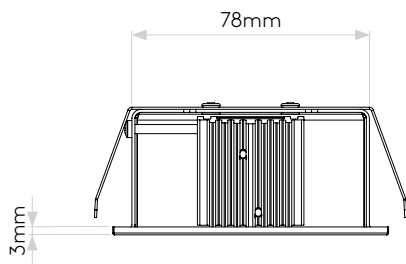

GENERAL

CLASS:	CE (Class 3)
IP RATING:	IP20
BATHROOM ZONE:	Zone 3
VOLTAGE:	Constant Current 700mA
INSTALLATION ORIENTATION:	Wall mount - vertical
MAIN MATERIAL:	Metal - Mild steel
DIMENSIONS:	H: 120mm W: 90mm D: 45mm
CUT OUT HOLE:	L: 102mm W: 84mm
RECESS DEPTH:	42mm
FIRE RATING:	Not applicable
CABLE LENGTH:	1000mm
GROSS WEIGHT:	0.50Kg

Please note that some dimensions may vary slightly due to manufacturing tolerances, this includes cable entry and fixing holes

Veillez noter que certaines dimensions peuvent varier légèrement en raison des tolérances de fabrication, y compris l'entrée de câble et les trous de fixation.