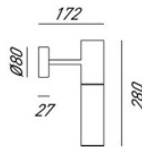

IL FANALE

rev. 31-05-2017

IP20 CE F

ETOILE - 274.03.ONB

Indoor applique made of brass and borosilicate glass Etoile

CHARACTERISTICS

TYOPOLOGY	Applique
CATEGORY	Indoor lamps

FINISHES

FRAME	Natural Brass
BASE	Natural Brass

ELETRICAL CHARACTERISTICS

SOCKET	G9
POWER	1 x Max 25W
ENERGY CLASS	A++/E
INPUT	240V
POWER SUPPLY	No

CUSTOMIZATIONS

COLOUR	No
STRUCTURE	No

Il Fanale Group

Via Bredariol Olivo 15, San Biagio Di Callalta - Treviso - Italy