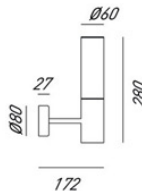

IL FANALE

rev. 31-05-2017

IP20 CE F

ETOILE - 274.03.ONB

Indoor applique made of brass and borosilicate glass Etoile

CHARACTERISTICS

TYOPOLOGY	Applique
CATEGORY	Indoor lamps

FINISHES

FRAME	Natural Brass
BASE	Natural Brass

ELETRICAL CHARACTERISTICS

SOCKET	G9
POWER	1 x Max 25W
ENERGY CLASS	A++/E
INPUT	240V
POWER SUPPLY	No

CUSTOMIZATIONS

COLOUR	No
STRUCTURE	No

Il Fanale Group

Via Bredariol Olivo 15, San Biagio Di Callalta - Treviso - Italy