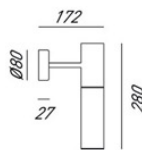

IL FANALE

rev. 31-05-2017

IP20 CE F □

ETOILE - 274.03.OOB

Indoor applique made of brass and borosilicate glass Etoile

CHARACTERISTICS

TYOPOLOGY	Applique
CATEGORY	Indoor lamps

FINISHES

FRAME	Brass / Brass
BASE	Brass / Brass

ELETRICAL CHARACTERISTICS

SOCKET	G9
POWER	1 x Max 25W
ENERGY CLASS	A++/E
INPUT	240V
POWER SUPPLY	No

CUSTOMIZATIONS

COLOUR	No
STRUCTURE	No

Il Fanale Group

Via Bredariol Olivo 15, San Biagio Di Callalta - Treviso - Italy