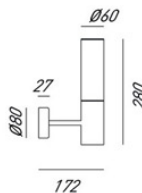

IL FANALE

rev. 31-05-2017

IP20 CE F □

ETOILE - 274.03.OOB

Indoor applique made of brass and borosilicate glass Etoile

CHARACTERISTICS

TYOPOLOGY	Applique
CATEGORY	Indoor lamps

FINISHES

FRAME	Brass / Brass
BASE	Brass / Brass

ELETRICAL CHARACTERISTICS

SOCKET	G9
POWER	1 x Max 25W
ENERGY CLASS	A++/E
INPUT	240V
POWER SUPPLY	No

CUSTOMIZATIONS

COLOUR	No
STRUCTURE	No

Il Fanale Group

Via Bredariol Olivo 15, San Biagio Di Callalta - Treviso - Italy