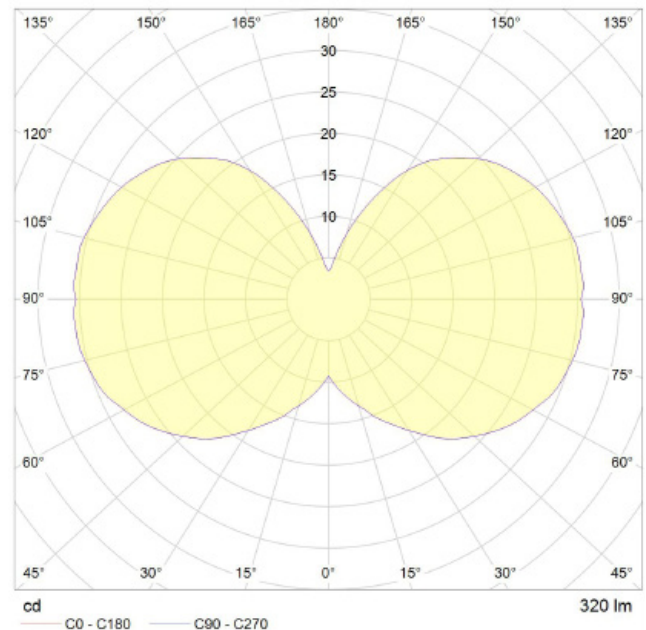

4 WATT | 320 LUMENS | 2200K

Decorative, smooth dimmable LED filament lamp. This lamp uses 4 Watts of power and achieves 320 Lumens at a CRI of 95. It has an IP54 rating.

LAMP

Shape: T30
Materials: Brass cap, glass
Finish: Iron tinted
Beam angle: 360°
Base: E27
Weight: 0.05 kg
Working temperature: -5C to 40C
Warm up time: Instant
Warranty: 3 years
Safety tag: Tala CE 4W 240V 50HZ DATE
Input Voltage: 220V-240V
Glare control: We use up to 8 LED filaments in our lamps. This, together with a thicker phosphor coating, reduces and controls glare, resulting in an even, more comfortable light.

30 mm

300 mm

BEST PAIRED WITH

1. Brass Pendant

PERFORMANCE

CRI (colour rendering index)	95
Lamp lumen output	320
Luminaire circuits per watt (LM/W)	80
Lifetime (TM-21) (hours) & Switch Cycles	30,000 & 30,000
Colour Temperature	2200K
Power factor	0.9

POLAR DIAGRAM

DIMMING

Dimmable: Yes
Dimming type: Trailing edge
Recommended EU Dimmer: Varilight - V-pro JXP401
Recommended US Dimmer: Lutron - Diva DVELV-300P-XX
(X denotes faceplate colour)

A full list of compatible dimmers is available on request.

OUTER CARTON

Pc/ Ctn: 100
Gross weight: 10.3kg
Length: 38cm
Width: 38cm
Height: 33cm

IES/LDT FILE

Available upon request.

EAN UK: 5060400151165