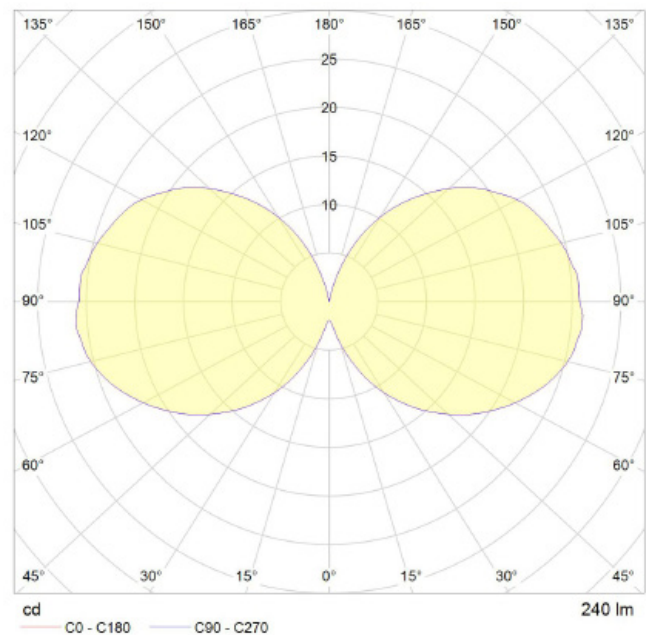

POLAR DIAGRAM

DIMMING

Dimmable: Yes
Dimming type: Trailing edge
Recommended EU Dimmer: Varilight - V-pro JXP401
Recommended US Dimmer: Lutron - Diva DVELV-300P-XX
(X denotes faceplate colour)

A full list of compatible dimmers is available on request.

OUTER CARTON

Pc/ Ctn: 100
Gross weight: 3.2kg
Length: 52cm
Width: 28cm
Height: 20cm

IES/LDT FILE

Available upon request.
EAN UK: 5060400151486