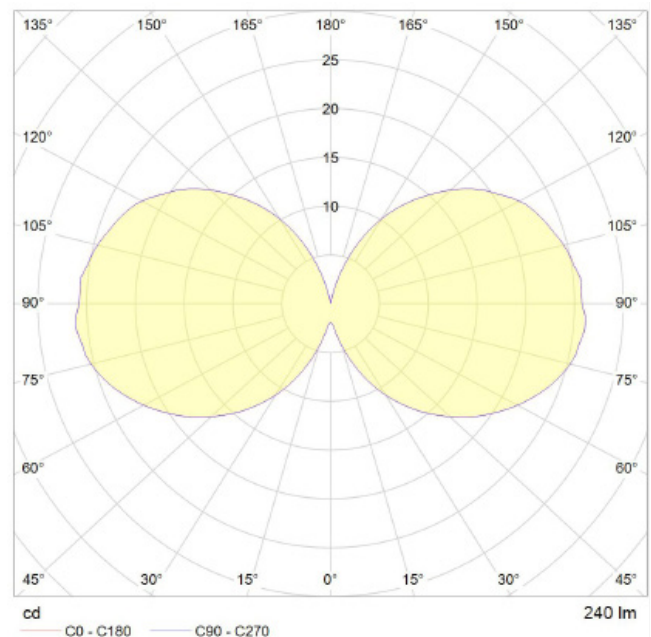

3 WATT | 240 LUMENS | 2200K

*Classic, smooth dimmable LED filament lamp. This lamp uses 3 Watts of power and achieves 240 Lumens at a CRI of 95. It has an IP54 rating.*

## LAMP

**Shape:** G45  
**Materials:** Brass cap, glass  
**Finish:** Iron tinted  
**Beam angle:** 360°  
**Base:** E14  
**Weight:** 0.015 kg  
**Working temperature:** -5C to 40C  
**Warm up time:** Instant  
**Warranty:** 3 years  
**Safety tag:** Tala CE 3W 240V 50HZ DATE  
**Input Voltage:** 220V-240V  
**Glare control:** We use up to 8 LED filaments in our lamps. This, together with a thicker phosphor coating, reduces and controls glare, resulting in an even, more comfortable light.

## PERFORMANCE

CRI (colour rendering index)	95
Lamp lumen output	240
Luminaire circuits per watt (LM/W)	80
Lifetime (TM-21) (hours) & Switch Cycles	30,000 & 30,000
Colour Temperature	2200K
Power factor	0.9

## POLAR DIAGRAM