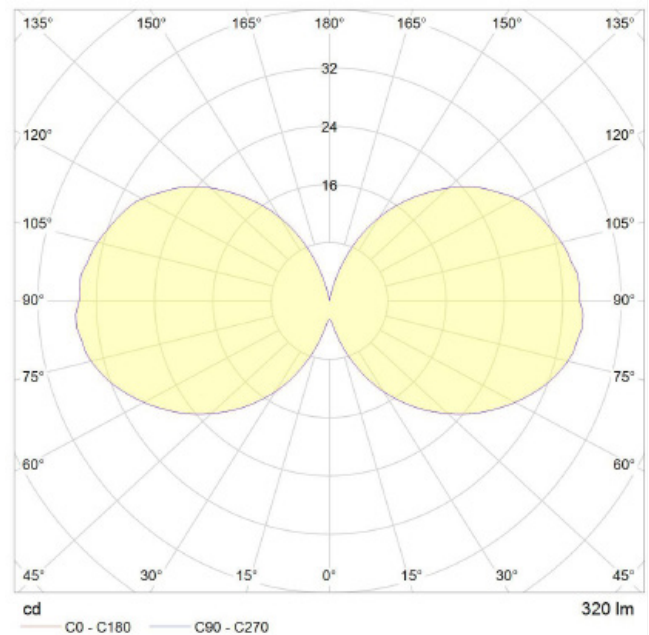

4 WATT | 320 LUMENS | 2500K

*Classic, smooth dimmable LED filament lamp. This lamp uses 4 Watts of power and achieves 320 Lumens at a CRI of 95. It has an IP54 rating.*

## LAMP

**Shape:** C35  
**Materials:** Brass cap, glass  
**Finish:** Clear  
**Beam angle:** 360°  
**Base:** E14  
**Weight:** 0.016 kg  
**Working temperature:** -5C to 40C  
**Warm up time:** Instant  
**Warranty:** 3 years  
**Safety tag:** Tala CE 4W 240V 50HZ DATE  
**Input Voltage:** 220V-240V  
**Glare control:** We use up to 8 LED filaments in our lamps. This, together with a thicker phosphor coating, reduces and controls glare, resulting in an even, more comfortable light.

## PERFORMANCE

CRI (colour rendering index)	95
Lamp lumen output	320
Luminaire circuits per watt (LM/W)	80
Lifetime (TM-21) (hours) & Switch Cycles	30,000 & 30,000
Colour Temperature	2500K
Power factor	0.9

## POLAR DIAGRAM