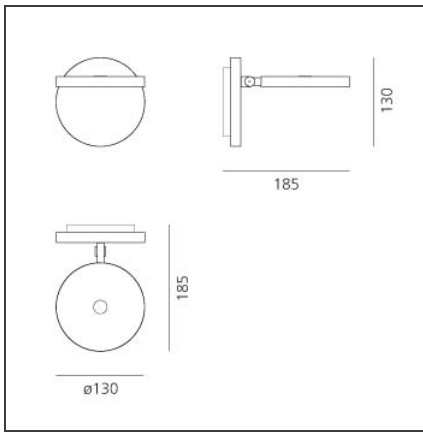

Demetra Spotlight LED 3000K black with switch

DESIGN BY

Naoto Fukasawa

DESCRIPTION

With light intensity regulator, dimmer Microswitch.

IP20 Dimmerable:

TECHNICAL DRAWINGS

FEATURES

Article Code:	1730040A	Material:	Aluminium
Colour:	Gloss black	Series:	Design
Installation:	Wall		

DIMENSIONS

Length:	cm 18.5	Impact Resistance:	N.D.
Height:	cm 13	Glow Wire Test:	750
Base Diameter:	cm 13		