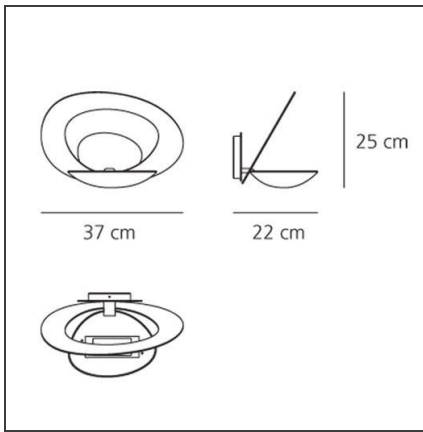

Pirce Wall - White

IP20 Dimmerable: + -

TECHNICAL DRAWINGS

DESIGN BY

Giuseppe Maurizio Scutellà

DESCRIPTION

Wall lamp in painted aluminum, a range extension of the Pirce series.

FEATURES

Article Code:	1240010A	Material:	Aluminum
Colour:	White	Series:	Design
Installation:	Wall	Area contract:	Residential
Environment:	Indoor	Emission:	Indirect

DIMENSIONS

Length:	cm 22	Glow Wire Test:	650
Width:	cm 37		
Height:	cm 25		