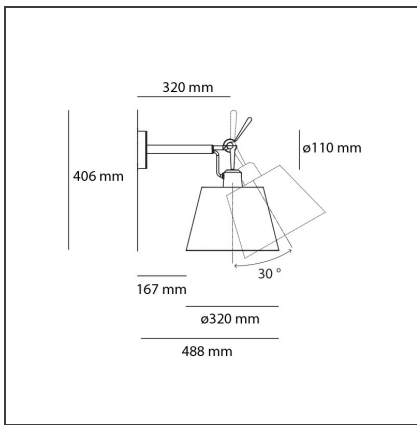

TECHNICAL DRAWINGS

FEATURES

Article Code:	1186010A	Material:	Aluminium, parchment paper or satin
Colour:	Alluminium	Series:	Design
Installation:	Wall		

DIMENSIONS

Length:	cm 48.8
Height:	cm 40.6
Base Diameter:	cm 11
Rotation:	cm 30

NOT INCLUDED SOURCES

Category:	HALO	Color Rendering:	1a
Number:	1	Color temperature (K):	2900K
Watt:	150W		
Lbs:	Qt32		
Socket:	E27		
Duration (h):	2000h		

ALTERNATIVE SOURCES

Category:	LED
Number:	1
Watt:	21W
Delivered lumens output (lm):	2452lm
Type:	2
Socket:	E27
Class:	A

LUMINAIRE

Watt:	150W	Delivered lumens output (lm):	2870 lm
Voltage:	220V-240V	CCT:	2900K