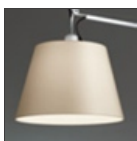

ACCESSORIES

TOLOMEO
SOSP.DEC.SOLO
DIFF.PERGAMENA
0372050A