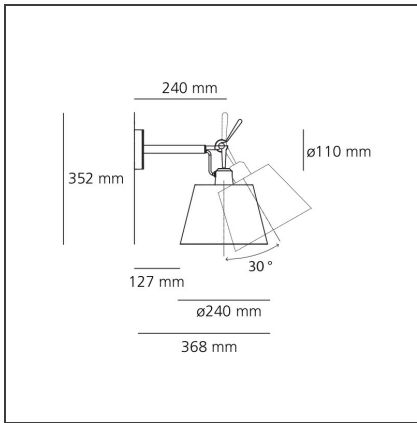

TECHNICAL DRAWINGS

FEATURES

Article Code:	1184010A	Material:	Aluminium, parchment paper or satin
Colour:	Alluminium	Series:	Design
Installation:	Wall		

DIMENSIONS

Length:	cm 36.8
Height:	cm 35.2
Base Diameter:	cm 11
Rotation:	cm 30

NOT INCLUDED SOURCES

Category:	HALO	Class:	A
Number:	1		
Watt:	77W		
Socket:	E27		

ALTERNATIVE SOURCES

Category:	LED
Number:	1
Watt:	15W
Type:	2
Socket:	E27
Class:	A

LUMINAIRE

Watt:	77W	Delivered lumens output (lm):	1180lm
Voltage:	220V-240V	CCT:	2900K