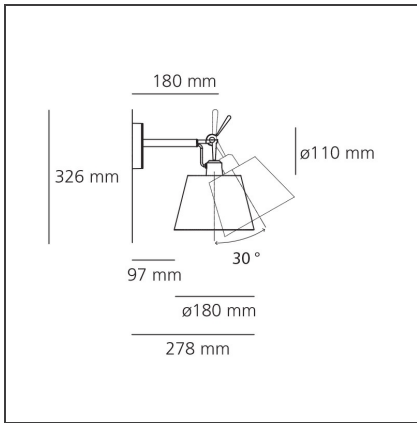

TECHNICAL DRAWINGS

FEATURES

Article Code:	1183010A	Material:	Aluminium, parchment paper or satin
Colour:	Alluminium	Series:	Design
Installation:	Wall		

DIMENSIONS

Length:	cm 27.8
Height:	cm 32.6
Base Diameter:	cm 11
Rotation:	cm 30

NOT INCLUDED SOURCES

Category:	HALO	Color Rendering:	1a
Number:	1	Color temperature (K):	3000K
Watt:	46W		
Lbs:	Qt26		
Socket:	E14		

ALTERNATIVE SOURCES

Category:	LED
Number:	1
Watt:	9W
Delivered lumens output (lm):	806lm
Type:	2
Socket:	E27
Class:	A

LUMINAIRE

Watt:	46W	Delivered lumens output (lm):	630lm
Voltage:	220V-240V	CCT:	2800K