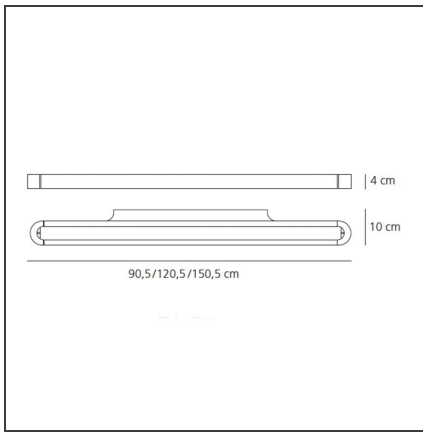

Talo parete 150 LED Silver - Undimmable

IP20

TECHNICAL DRAWINGS

DESIGN BY

Neil Poulton

DESCRIPTION

FEATURES

Article Code:	1919020A	Material:	Aluminium, methacrylate, polycarbonate
Colour:	silver	Series:	Design
Installation:	Wall	Area contract:	Hospitality, null
Environment:	Indoor	Emission:	Direct/indirect

DIMENSIONS

Length:	cm 150	Glow Wire Test:	650
Width:	cm 10		
Height:	cm 4		

INCLUDED SOURCES

Category:	LED	Color temperature (K):	3000K
Number:	1	Color Tolerance:	MacAdam 3SDCM
Watt:	6.22W	CRI:	80
Delivered lumens output (lm):	951lm	Efficacy:	153lm/W
Type:	0	Service Life:	50000-L70
Class:	A		