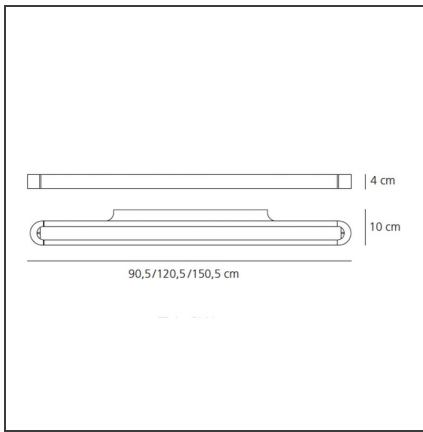

TECHNICAL DRAWINGS

FEATURES

Article Code:	1918020A	Material:	Aluminium, methacrylate, polycarbonate
Colour:	Silver	Series:	Design
Installation:	Wall	Area contract:	Hospitality, null
Environment:	Indoor	Emission:	Direct/indirect

DIMENSIONS

Length:	cm 120	Glow Wire Test:	750°C
Width:	cm 10		
Height:	cm 4		

INCLUDED SOURCES

Category:	LED	Color temperature (K):	3000K
Number:	1	CRI:	80
Watt:	51W		
Type:	0		
Class:	A		

LUMINAIRE

Power Supply:	Electronic Integrated	Delivered lumens output (lm):	5772lm
Watt:	51W	CCT:	3000K
Voltage:	220V-240V	Efficiency:	79%
		Efficacy:	113.18lm/W
		CRI:	80
		Dimmable Typology:	Push