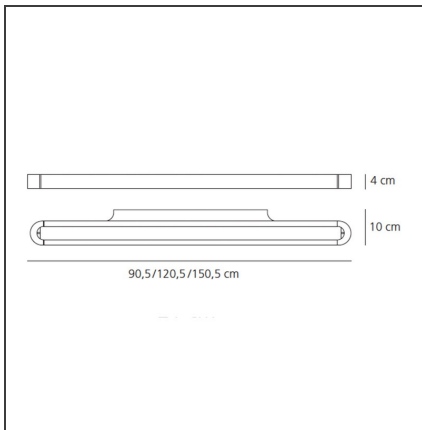

# Talo parete 120 LED Silver - Undimmable

IP20

## TECHNICAL DRAWINGS

## DIMENSIONS

<b>Length:</b>	cm 120	<b>Glow Wire Test:</b>	650
<b>Width:</b>	cm 10		
<b>Height:</b>	cm 4		