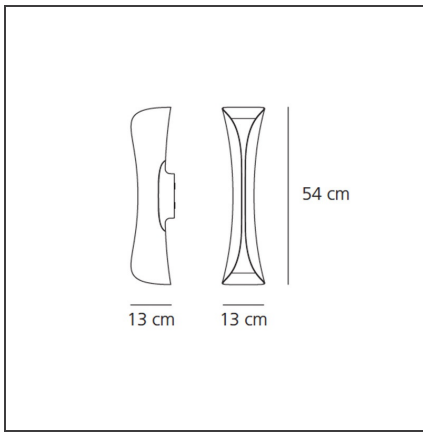

## TECHNICAL DRAWINGS

## DIMENSIONS

<b>Length:</b>	cm 13	<b>Impact Resistance:</b>	N/D
<b>Width:</b>	cm 13	<b>Glow Wire Test:</b>	650
<b>Height:</b>	cm 54		