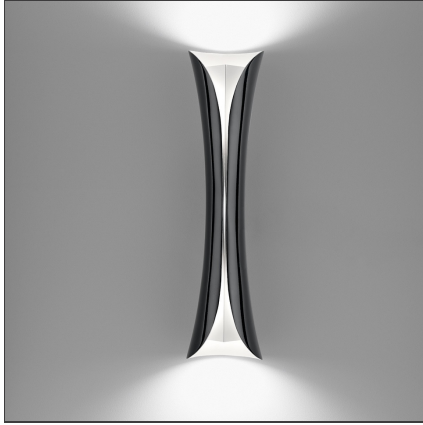

# Cadmo Wall LED Black/White

IP20 Dimmerable: + -

## DESCRIPTION

Wall lamp, extending the range of Cadmo series.

## FEATURES

<b>Article Code:</b>	1373010A	<b>Material:</b>	ABS
<b>Colour:</b>	Black / White	<b>Series:</b>	Design
<b>Installation:</b>	Wall	<b>Area contract:</b>	Hospitality, Residential
<b>Environment:</b>	Indoor	<b>Emission:</b>	Indirect And Diffused