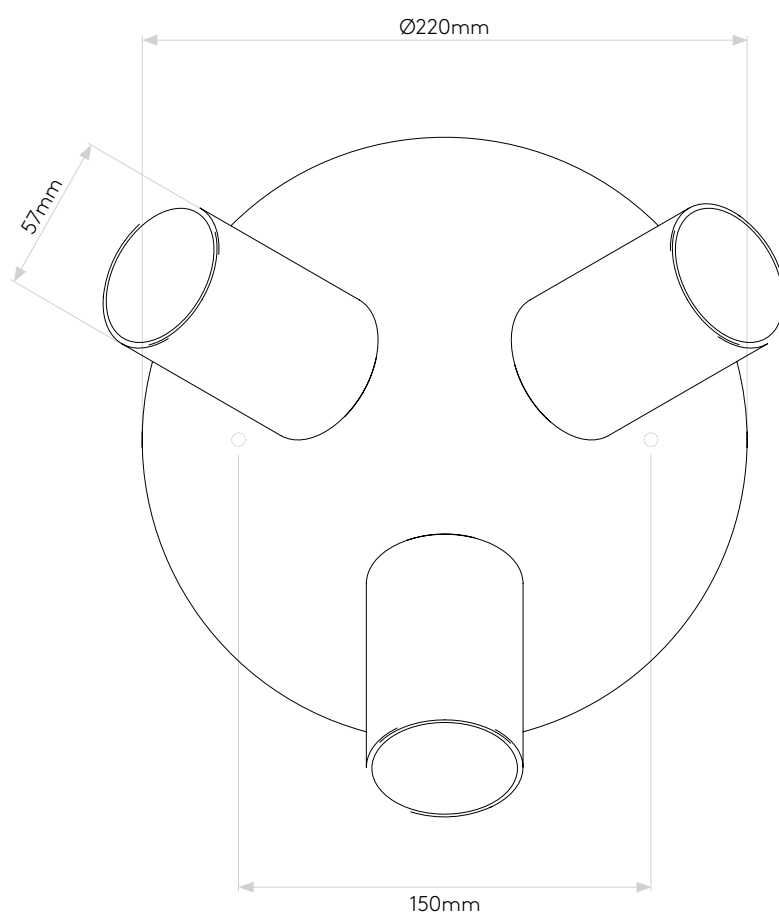

## GENERAL

CLASS:	CE (Class 2)
IP RATING:	IP20
BATHROOM ZONE:	Zone 3
VOLTAGE:	Mains 230V
INSTALLATION ORIENTATION:	Ceiling Mount
MAIN MATERIAL:	Metal - Aluminium
DIMENSIONS:	H: 130mm Ø: 220mm
CUT OUT HOLE:	Not applicable
RECESS DEPTH:	Not applicable
FIRE RATING:	Not applicable
CABLE LENGTH:	Not applicable
GROSS WEIGHT:	1.78Kg

## LAMP

LIGHT SOURCE:	GU10
MAXIMUM WATTAGE:	3 X 50W MAX
LAMP INCLUDED:	No
MAXIMUM LAMP LENGTH:	57mm
R9:	Lamp dependent
MACADAM ELLIPSE:	Not applicable
TILT ADJUSTABLE ANGLE:	90°
ROTATION ADJUSTABLE ANGLE:	330°
AVERAGE LIFESPAN:	Lamp dependent
L70:	Not applicable
BEAM ANGLE:	Lamp dependent

Please note that some dimensions may vary slightly due to manufacturing tolerances, this includes cable entry and fixing holes

Veuillez noter que certaines dimensions peuvent varier légèrement en raison des tolérances de fabrication, y compris l'entrée de câble et les trous de fixation.