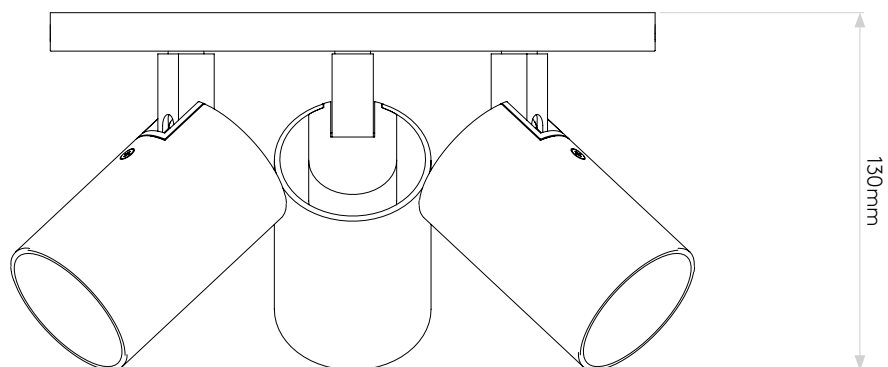

## GENERAL

CLASS:	CE (Class 2)
IP RATING:	IP20
BATHROOM ZONE:	Zone 3
VOLTAGE:	Mains 230V
INSTALLATION ORIENTATION:	Ceiling Mount
MAIN MATERIAL:	Metal - Aluminium
DIMENSIONS:	H: 130mm Ø: 220mm
CUT OUT HOLE:	Not applicable
RECESS DEPTH:	Not applicable
FIRE RATING:	Not applicable
CABLE LENGTH:	Not applicable
GROSS WEIGHT:	1.78Kg

## LAMP

LIGHT SOURCE:	GU10
MAXIMUM WATTAGE:	3 X 50W MAX
LAMP INCLUDED:	No
MAXIMUM LAMP LENGTH:	57mm
R9:	Lamp dependent
MACADAM ELLIPSE:	Not applicable
TILT ADJUSTABLE ANGLE:	90°
ROTATION ADJUSTABLE ANGLE:	330°
AVERAGE LIFESPAN:	Lamp dependent
L70:	Not applicable
BEAM ANGLE:	Lamp dependent

Please note that some dimensions may vary slightly due to manufacturing tolerances, this includes cable entry and fixing holes

Veuillez noter que certaines dimensions peuvent varier légèrement en raison des tolérances de fabrication, y compris l'entrée de câble et les trous de fixation.