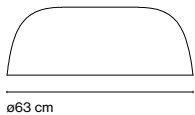

Djembé C 65.23