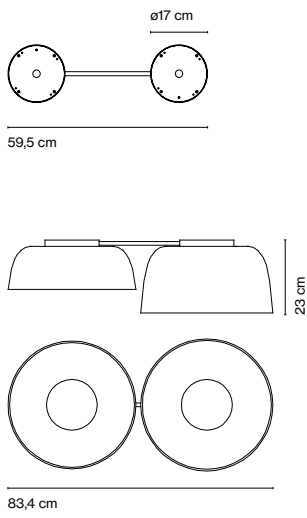

**Accessory
C2 Djembé 42**