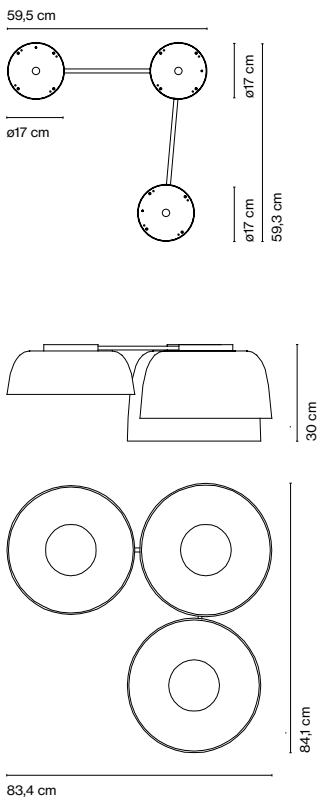

Djembé

Joan Gaspar

marset

Djembé C 42.13

Djembé C 42.21

Djembé C 42.28

Djembé C 42
LED SMD 11,7W 700mA
2700K 2040lm (included)

Djembé C 65
LED SMD 20,8W 700mA
2700K 3023lm (included)

Djembé 2 C 65
LED SMD 20,8W 700mA
2700K 3023lm (included)

Shade made of bi-injected rotary moulded polyethylene: stone texture on the outer part and smooth satin white on the inner part of the fixture. Diffuser in lacquered grey aluminium.

- White (RAL 1013)
- Grey (RAL 7022)
- Red (RAL 3011)
- Blue sky

Djembé C 65.23

Djembé C 65.35

Djembé C 65.45

Djembé 2 C 65.36

Djembé 2 C 65.48

[Download](#) Assembly instructions
[Download](#) Energy label

**Accessory
C2 Djembé 42**

**Accessory
C2 Djembé 65**

**Accessory
C3 Djembé 42**

**Accessory
C3 Djembé 65**