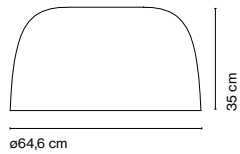

Djembé C 65.35