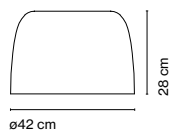

Djembé C 42.28

Djembé C 42
LED SMD 11,7W 700mA
2700K 2040lm (included)

Djembé C 65
LED SMD 20,8W 700mA
2700K 3023lm (included)

Djembé 2 C 65
LED SMD 20,8W 700mA
2700K 3023lm (included)

Shade made of bi-injected rotary moulded polyethylene: stone texture on the outer part and smooth satin white on the inner part of the fixture. Diffuser in lacquered grey aluminium.

- White (RAL 1013)
- Grey (RAL 7022)
- Red (RAL 3011)
- Blue sky