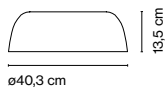

Djembé C 42.13