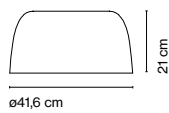

Djembé C 42.21