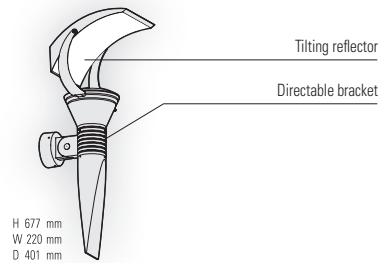

Olympic 3

Olympic 3

IP55
Class 1

Aluminium
Frosted tempered glass diffuser

SOURCES

LED 28W - 3000K warm white
LED 28W - 4500K neutral white
E27 - 23W max Ø66 mm - H145 mm max
E27 PAR30 - 75W max
G12 IM on request

LED 28W
Real light output - 1303 lm
CRI > 80

MODELS

height / width / depth

Olympic 3

REFERENCES

Replace ●●● with the colour code

MODELS	E27	E27 PAR30	LED 28W 3000K warm white	LED 28W 4500K neutral white
1	144 001 ●●●	144 002 ●●●	144 005 ●●●	144 004 ●●●
2	144 006 ●●●	144 007 ●●●		
3	144 008 ●●●	144 009 ●●●		
4	144 010 ●●●	144 011 ●●●	144 014 ●●●	144 013 ●●●
5	144 015 ●●●	144 016 ●●●	144 019 ●●●	144 018 ●●●
6	144 020 ●●●	144 021 ●●●	144 024 ●●●	144 023 ●●●
7	144 025 ●●●	144 026 ●●●		