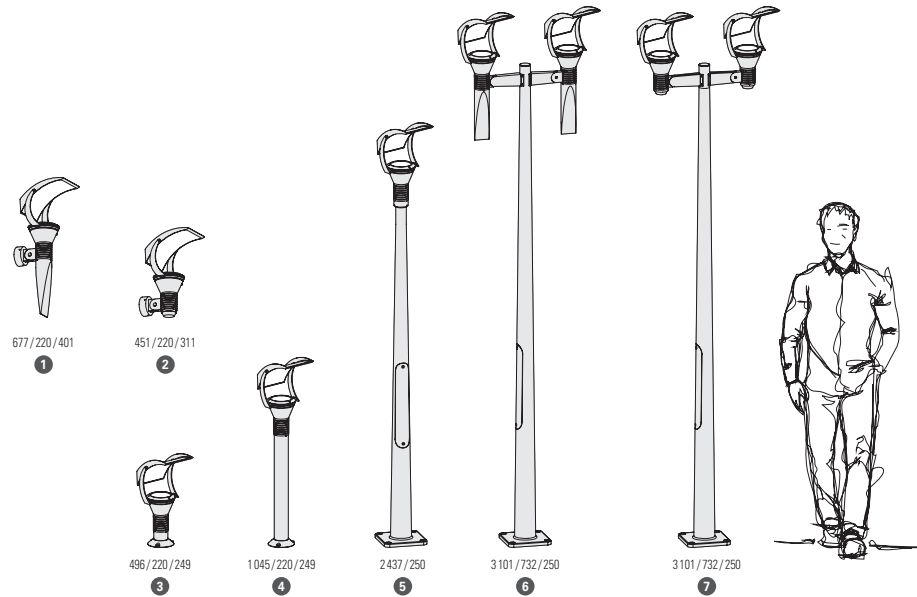

Olympic 3

Olympic 3

IP55
Class 1

Aluminium
Frosted tempered glass diffuser

SOURCES

LED 28W - 3000K warm white
LED 28W - 4500K neutral white
E27 - 23W max Ø66 mm - H145 mm max
E27 PAR30 - 75W max
G12 IM on request

LED 28W
Real light output - 1303 lm
CRI > 80

MODELS

height / width / depth

Olympic 3

REFERENCES

Replace ●●● with the colour code

MODELS	E27	E27 PAR30	LED 28W 3000K warm white	LED 28W 4500K neutral white
1	144 001 ●●●	144 002 ●●●	144 005 ●●●	144 004 ●●●
2	144 006 ●●●	144 007 ●●●		
3	144 008 ●●●	144 009 ●●●		
4	144 010 ●●●	144 011 ●●●	144 014 ●●●	144 013 ●●●
5	144 015 ●●●	144 016 ●●●	144 019 ●●●	144 018 ●●●
6	144 020 ●●●	144 021 ●●●	144 024 ●●●	144 023 ●●●
7	144 025 ●●●	144 026 ●●●		