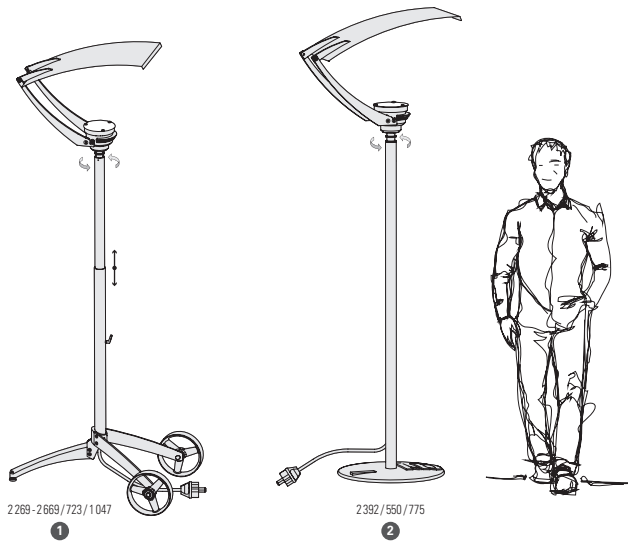

Equix

Design by Stéphane Joyeux

Equix

IP55
Class 1

Aluminium head and pole
Bichromated steel base
Toughened borosilicate glass diffuser

SOURCES

LED 35W - 4000K neutral white
Initial flux - 5500 lm
CRI > 80

MODELS

height / width / depth

REFERENCES

Replace ●●● with the colour code / replace |●| with the country's electrical plug code

MODELS	LED 35W 4000K neutral white	SPARE DIFFUSER
1	121 001 ●●● ●	165 026 610
2	121 002 ●●● ●	165 026 610