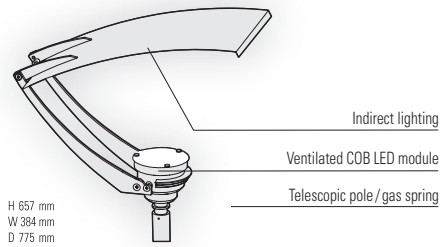

Equix

Design by Stéphane Joyeux

Equix

IP55
Class 1

Aluminium head and pole
Bichromated steel base
Toughened borosilicate glass diffuser

SOURCES

LED 35W - 4000K neutral white
Initial flux - 5500 lm
CRI > 80

MODELS

height / width / depth

REFERENCES

Replace ●●● with the colour code / replace |●| with the country's electrical plug code

MODELS	LED 35W 4000K neutral white	SPARE DIFFUSER
1	121 001 ●●● ●	165 026 610
2	121 002 ●●● ●	165 026 610