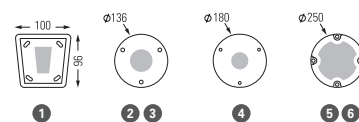

MOUNTING

SOCKETS CODES

Except for French socket, replace (●) with country's socket code

SCHUKO SOCKET SK type F
 SWISS SOCKET CH type J