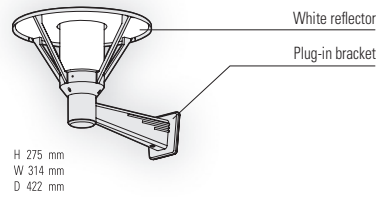

Bermude

IP44
Class 1

Aluminium
Frosted glass diffuser

SOURCE

E27 - 105W max Ø66 mm - H180 mm max

E27 (2450 lm)
Real light output - 1230 lm

MODELS

height / width / depth