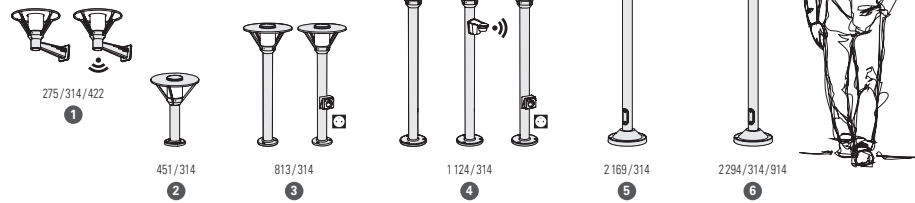

Bermude

IP44
Class 1

Aluminium
Frosted glass diffuser

SOURCE

E27 - 105W max Ø66 mm - H180 mm max

E27 (2450 lm)
Real light output - 1230 lm

MODELS

height / width / depth