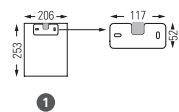

MOUNTING

253 / 206 / 120

1