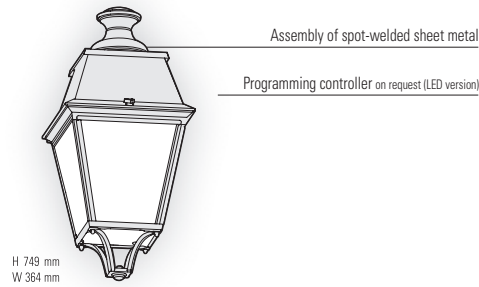

IP65 - LED (lantern)
IP44 - E27 (IP65 version on request)
Class 1

Aluminium
Opal or clear structured PMMA diffusers for IP65 lanterns
Opal or clear PMMA diffusers for IP44 lanterns

SOURCES

LED 35W - 3000K warm white
LED 35W - 4000K neutral white
LED 70W - 3000K warm white
LED 70W - 4000K neutral white
E27 - 105W max H280 mm max (except model 2)
Ø80 mm - H160 mm max (model 2)

E27 SHP & E40 SHP on request
Asymmetric and dimmable LED module on request