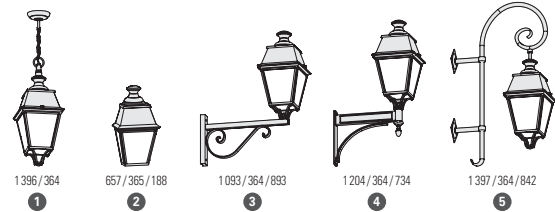

MODELS

height/width/depth