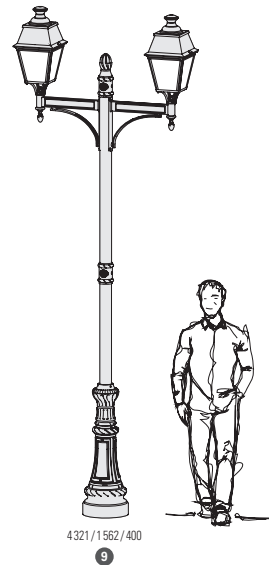

MODELS

height/width/depth