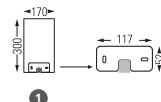

MOUNTING

1

2 to 5